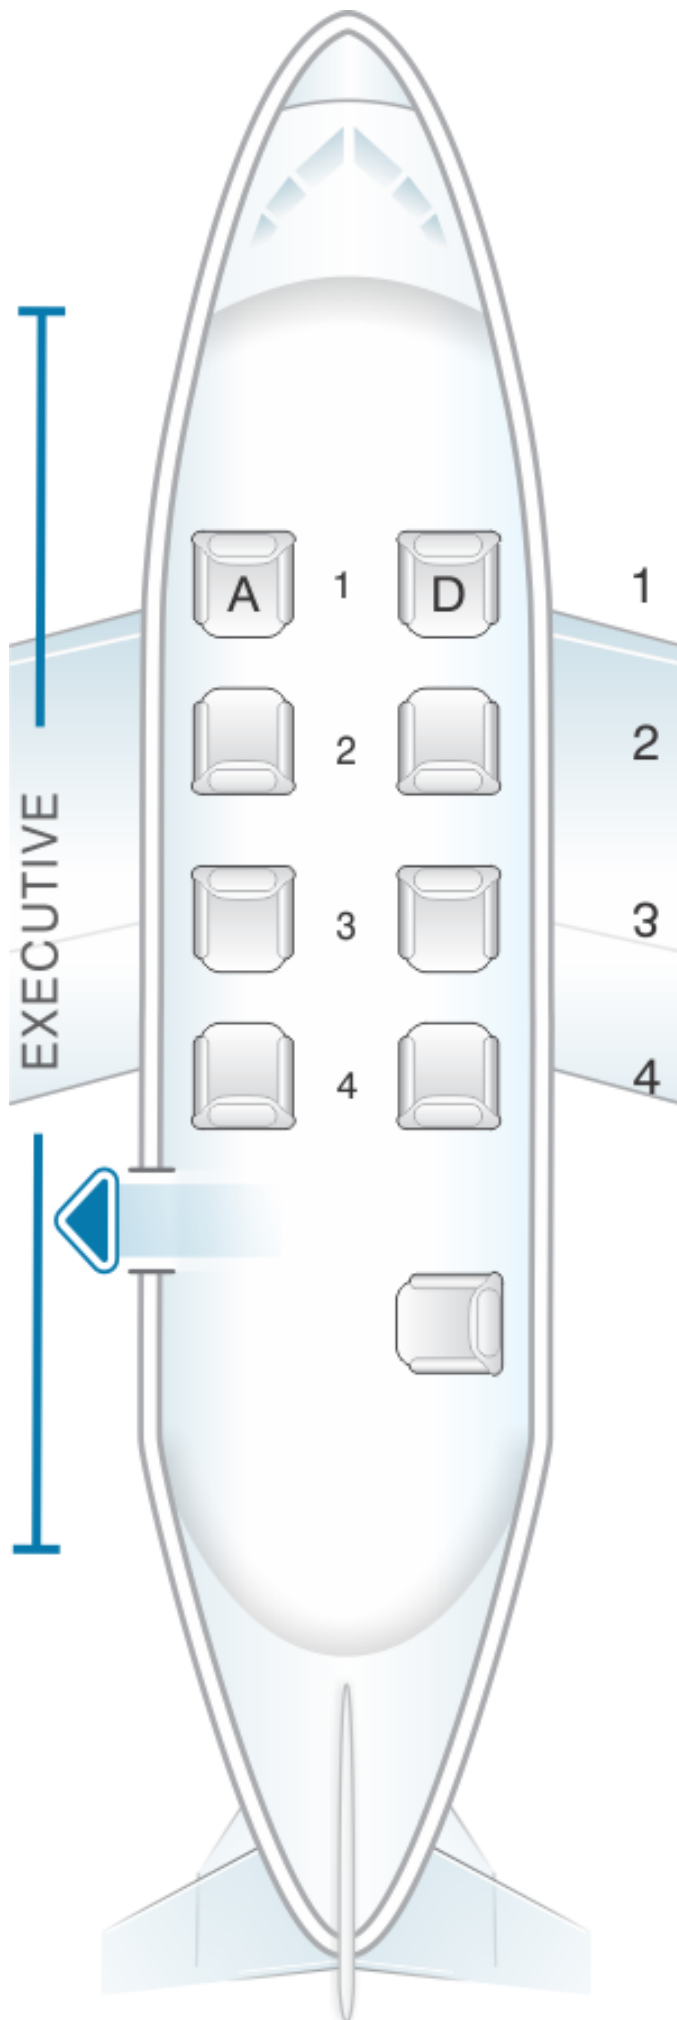

Air Inuit Beechcraft King Air 350

Class	Pitch	Width	Seats
Array	Array	Array	Array

- good seat
- good but beware
- beware
- staff seat
- exit
- wheelchair accessibility
- toilet
- closet
- galley
- power port