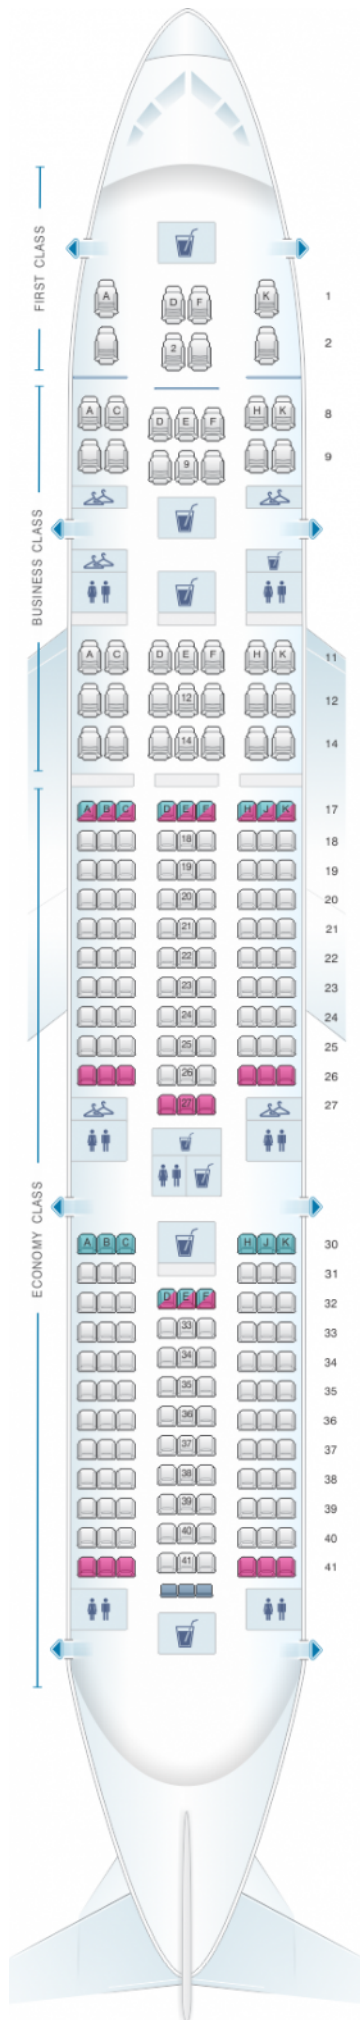

Air India Boeing B777 200LR

Class	Pitch	Width	Seats
Economy	34	18	195
Business	76	20	35
First	88	23	8

good seat

good but beware

beware

staff seat

exit

wheelchair accessibility

toilet

closet

galley

power port