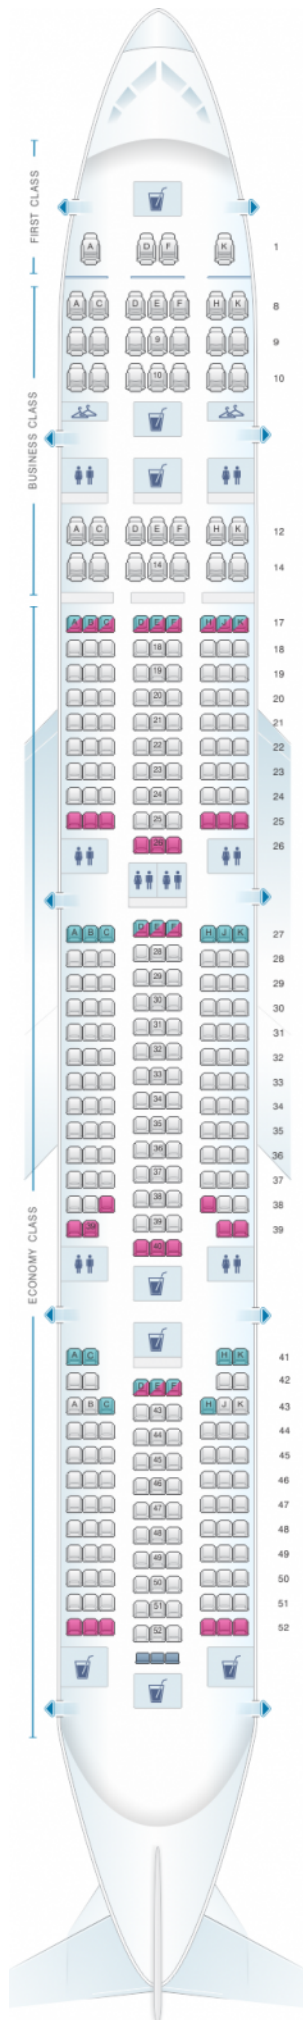

Air India Boeing B777 300ER

Class	Reclination	Pitch	Width	Seats
First	180 degree	80.0	23.0	4
Business	180 degree	76.0	19.5	35
Economy		33.0	18.0	303

good seat

good but beware

beware

staff seat

exit

wheelchair accessibility

toilet

closet

galley

power port