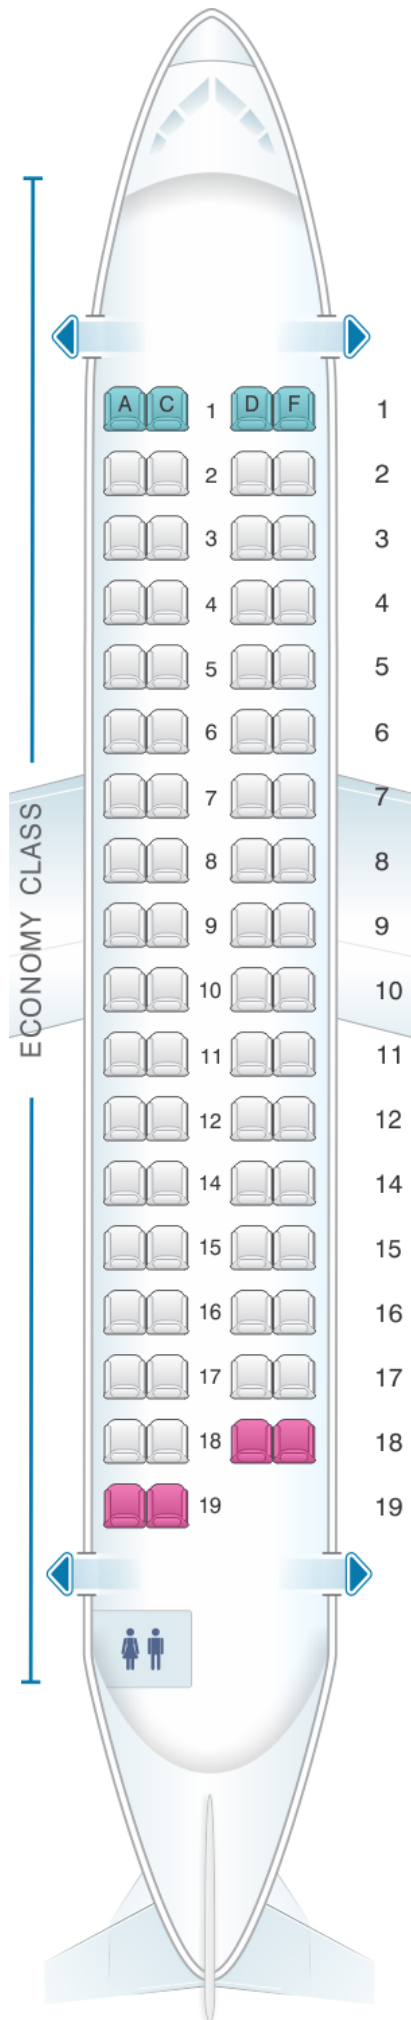

## Air India ATR 72 600

Class	Tono	Ancho	asientos
Array	Array	Array	Array

				
good seat	good but beware	beware	staff seat	exit
				
wheelchair accessibility	toilet	closet	galley	power port