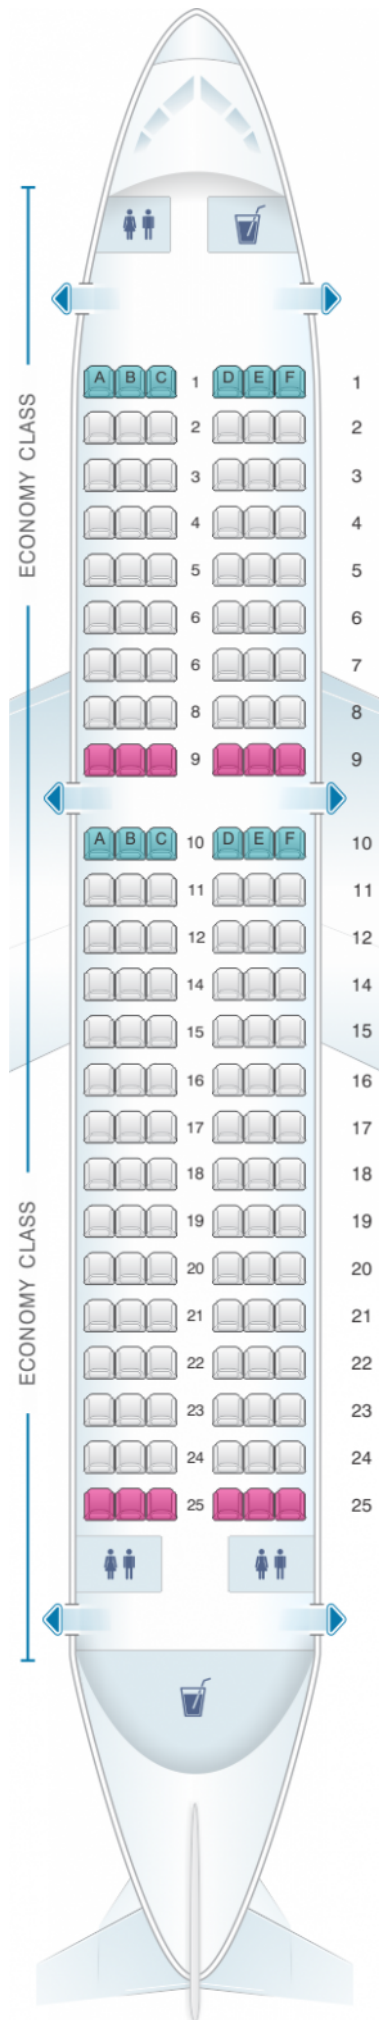

Air India Airbus A319 Single Configuration

Class

				
good seat	good but beware	beware	staff seat	exit
				
wheelchair accessibility	toilet	closet	galley	power port