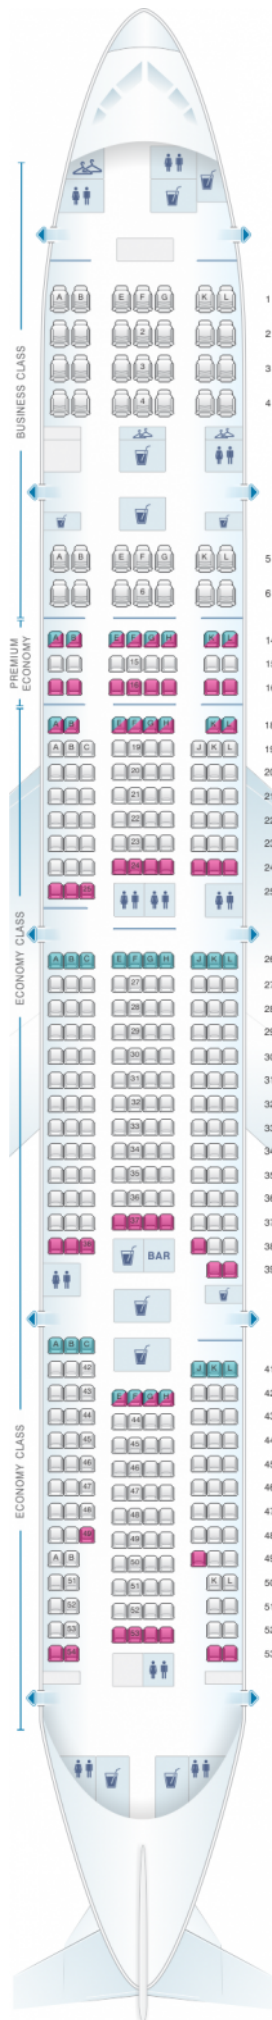

Air France Boeing B777 300 Long-Haul International 381PAX

Class	Tono	Ancho	asientos
Array	Array	Array	Array

good seat

good but beware

beware

staff seat

exit

wheelchair accessibility

toilet

closet

galley

power port