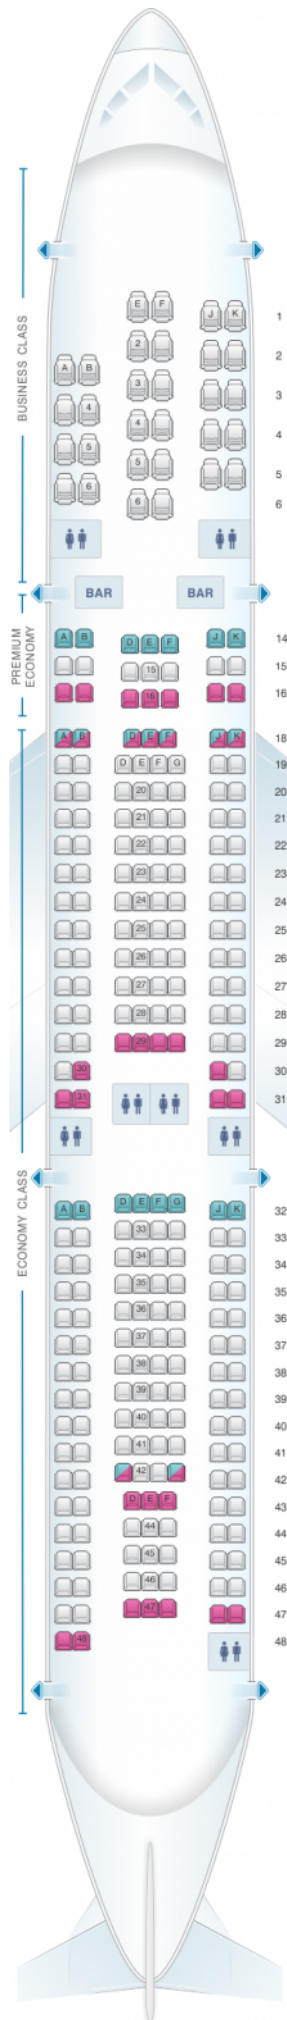

Air France Airbus A340 300 Long-Haul International 275PAX

| Class | Pitch | Width | Seats |
|--------------------|-------|-------|-------|
| Business (Affairs) | 61.0 | 21.5 | 30 |
| Premium Voyageur | 38.0 | 19.0 | 21 |
| Economy (Voyageur) | 32.0 | 18.0 | 224 |

good seat

good but beware

beware

staff seat

exit

wheelchair accessibility

toilet

closet

gallery

power port