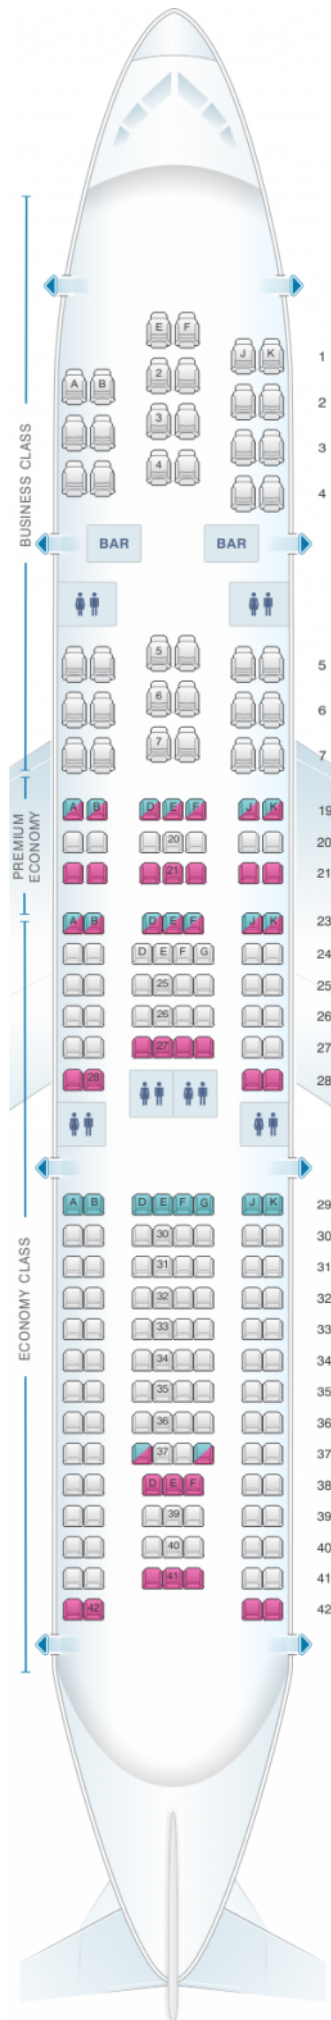

Air France Airbus A330 200 Long-Haul International 208PAX

Class	Pitch	Width	Seats
Business (Affairs)	61.0	21.5	40
Economy Plus (Premium Voyageur/Alize)	32.0	18.0	21
Economy (Voyageur)	32.0	18.0	147