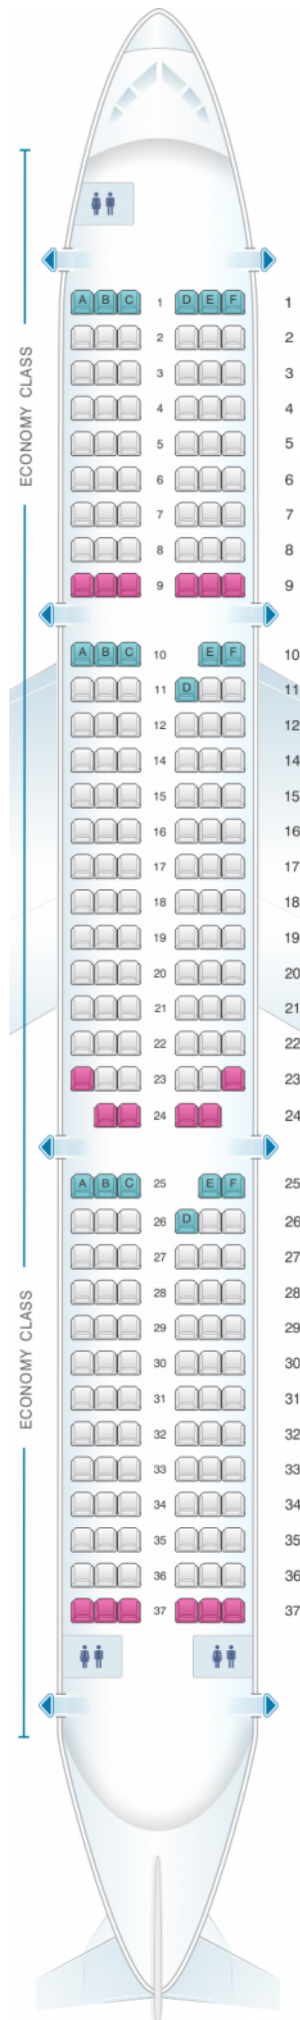

Air France Airbus A321 Metropolitan V2

Class	Tono	Ancho	asientos
Array	Array	Array	Array

good seat

good but beware

beware

staff seat

exit

wheelchair accessibility

toilet

closet

galley

power port