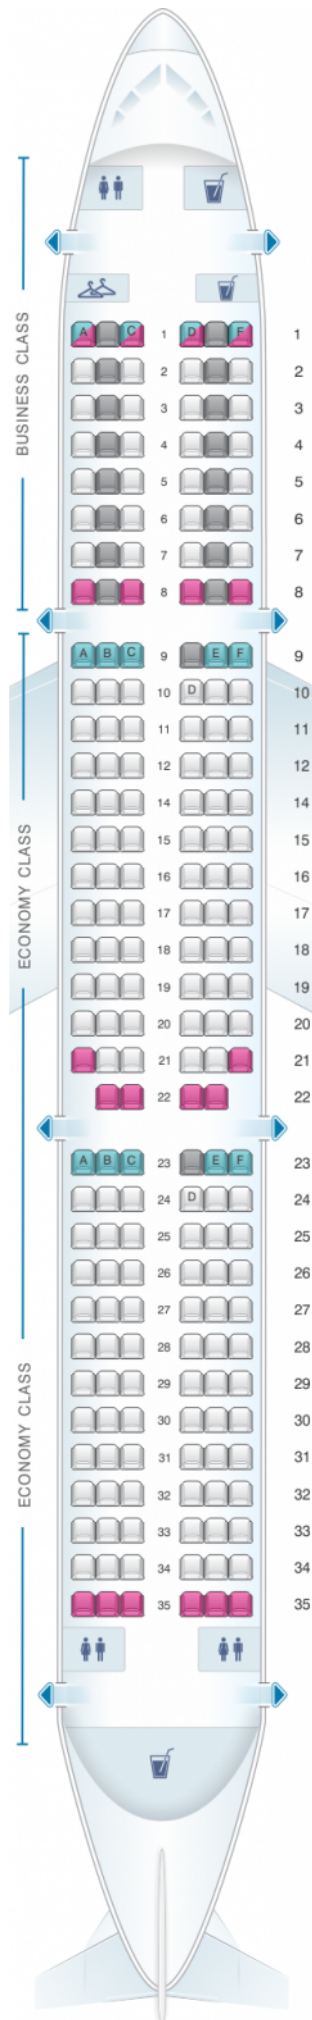

## Air France Airbus A321 Europe V1

Class	Tono	Ancho	asientos
Array	Array	Array	Array

good seat

good but beware

beware

staff seat

exit

wheelchair accessibility

toilet

closet

galley

power port