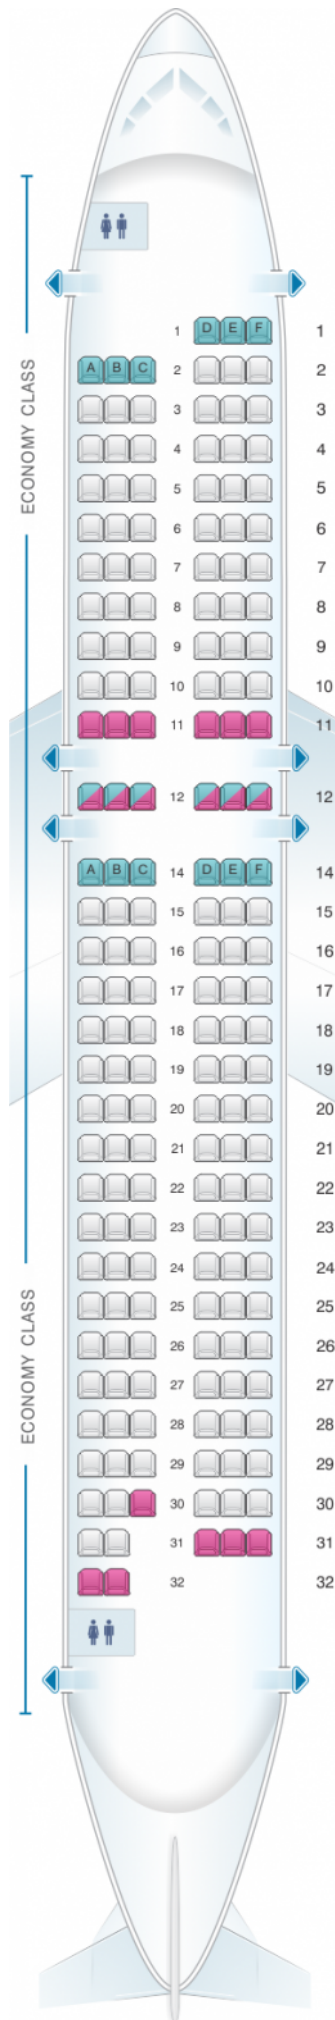

Air France Airbus A320 Metropolitan V3

Class	Tanguage	?Largeur	Sièges
Array	Array	Array	Array

good seat

good but beware

beware

staff seat

exit

wheelchair accessibility

toilet

closet

galley

power port