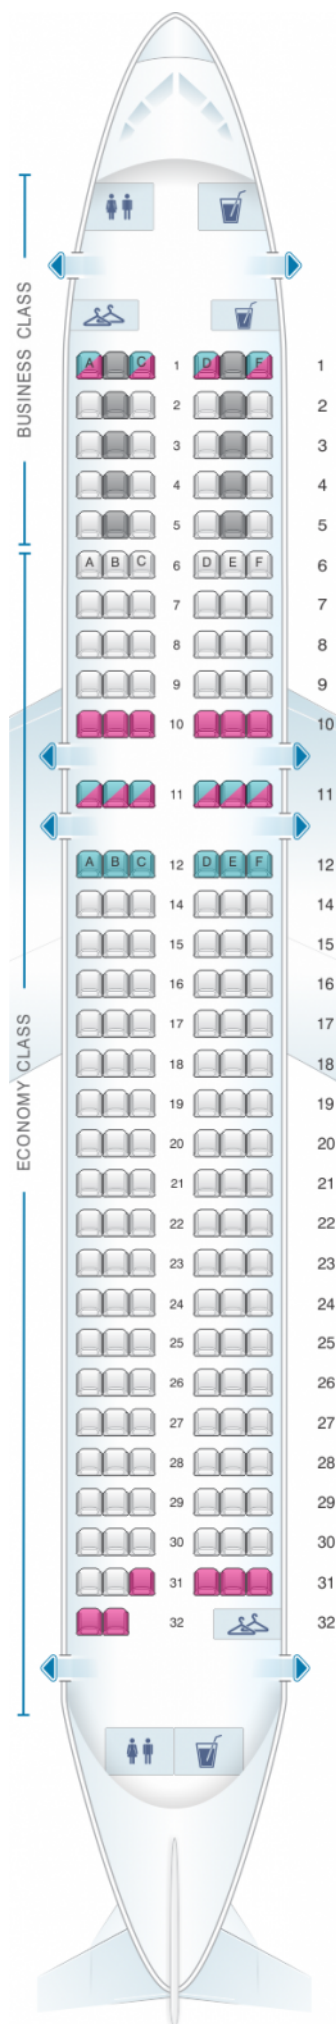

## Air France Airbus A320 Europe V2

Class	Pitch	Width	Seats
Array	Array	Array	Array

				
good seat	good but beware	beware	staff seat	exit
				
wheelchair accessibility	toilet	closet	galley	power port