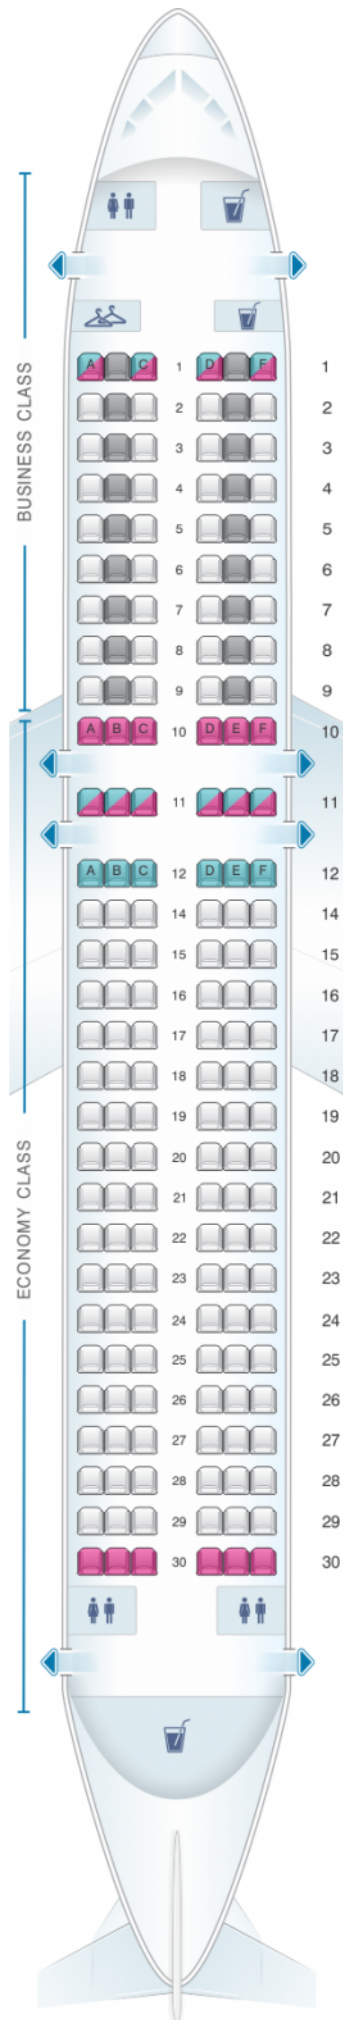

Air France Airbus A320 Europe V1

Class	Pitch	Width	Seats
Array	Array	Array	Array

				
good seat	good but beware	beware	staff seat	exit
				
wheelchair accessibility	toilet	closet	galley	power port