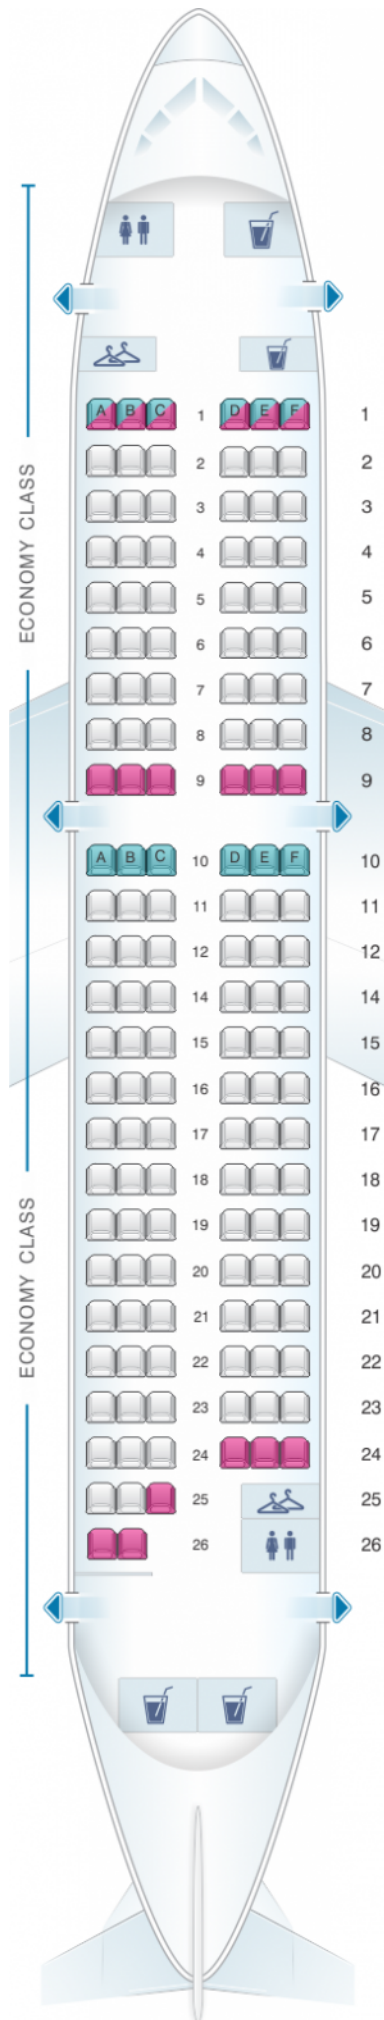

## Air France Airbus A319 Metropolitan V2

Class	Pitch	Width	Seats
Array	Array	Array	Array

good seat

good but beware

beware

staff seat

exit

wheelchair accessibility

toilet

closet

galley

power port