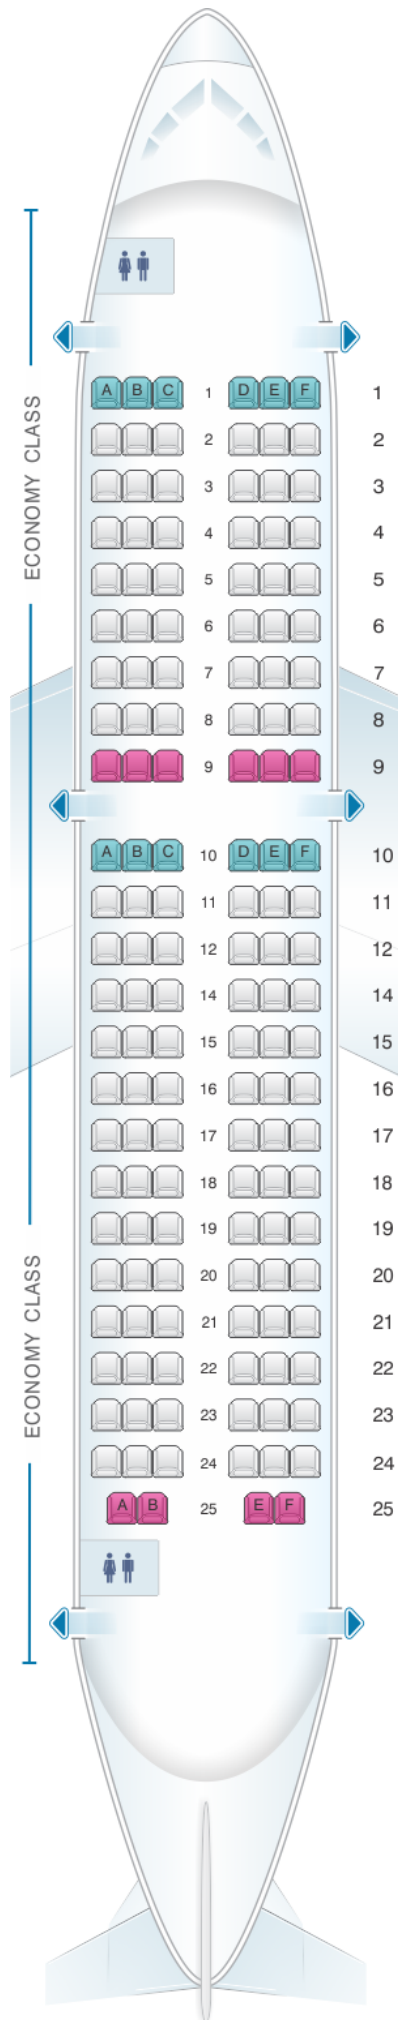

Air France Airbus A319 Metropolitan V1

Class	Pitch	Width	Seats
Array	Array	Array	Array

good seat

good but beware

beware

staff seat

exit

wheelchair
accessibility

toilet

closet

galley

power port