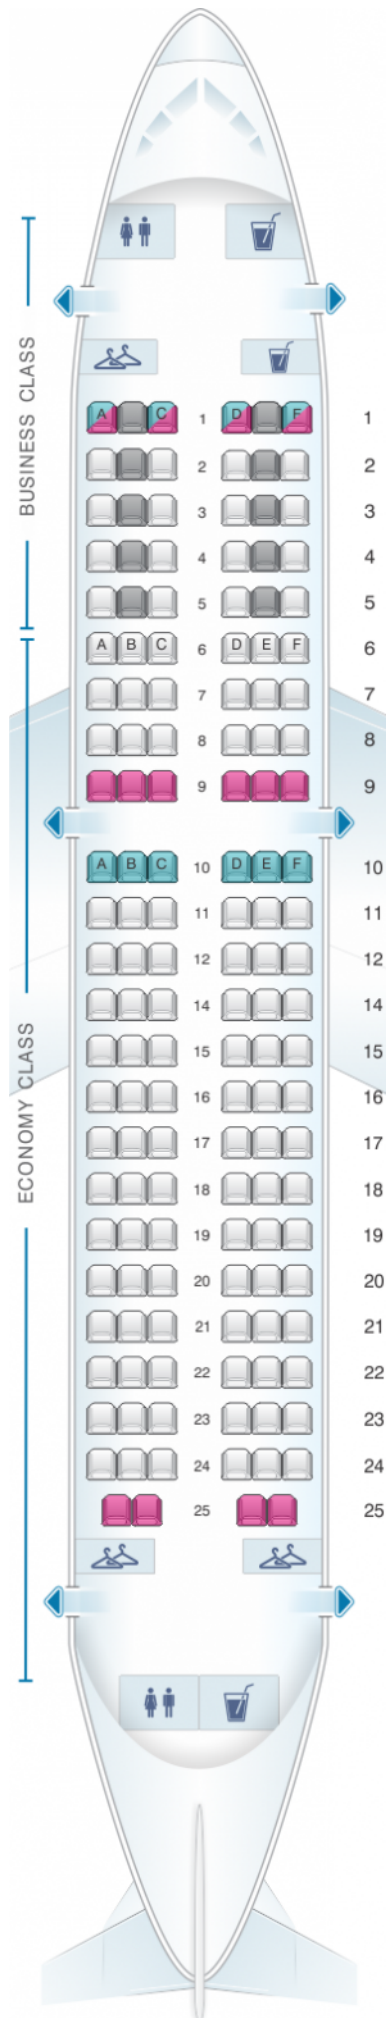

Air France Airbus A319 Europe V1

Class	Tono	Ancho	asientos
Array	Array	Array	Array

good seat

good but beware

beware

staff seat

exit

wheelchair accessibility

toilet

closet

galley

power port