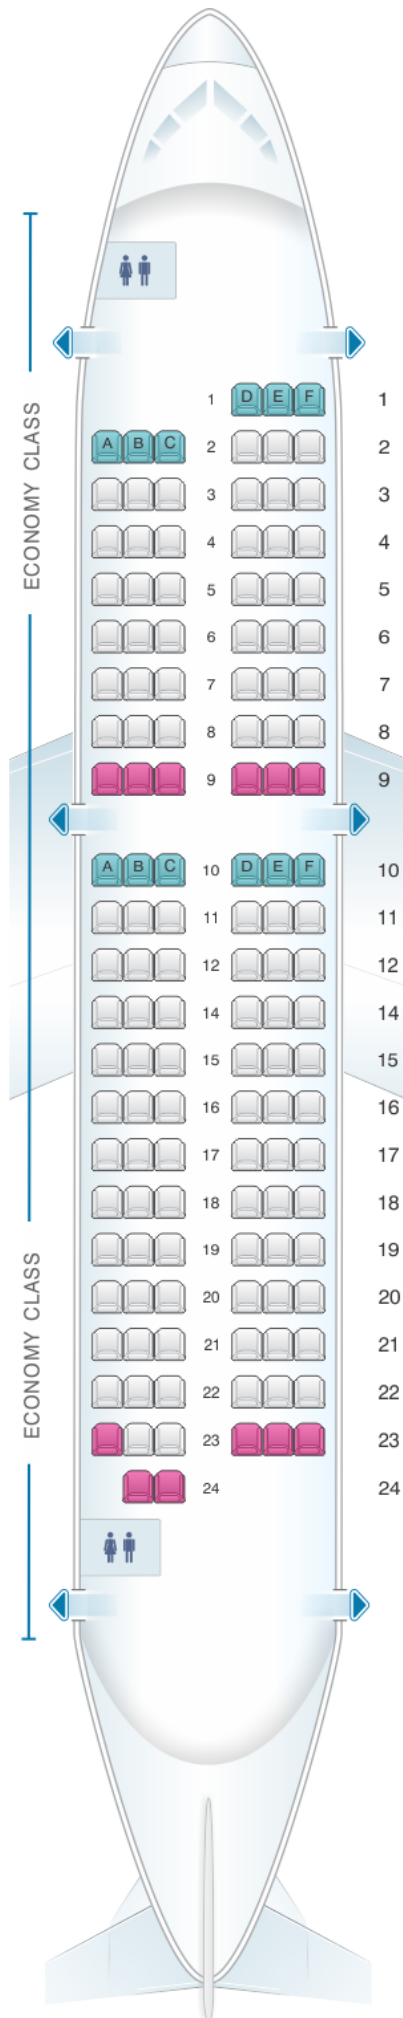

Air France Airbus A318 Metropolitan

Class	Sièges
Economy (Voyageur)	131

				
good seat	good but beware	beware	staff seat	exit
				
wheelchair accessibility	toilet	closet	gallery	power port