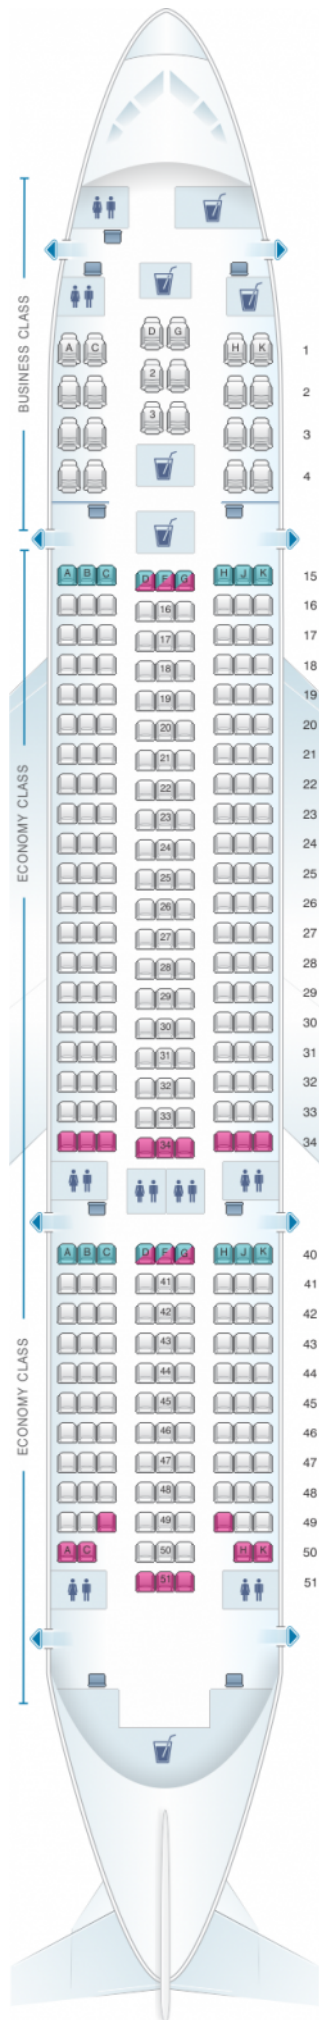

## Air Europa Boeing B787 8

Class	Tono	Ancho	asientos
Array	Array	Array	Array

				
good seat	good but beware	beware	staff seat	exit
				
wheelchair accessibility	toilet	closet	galley	power port