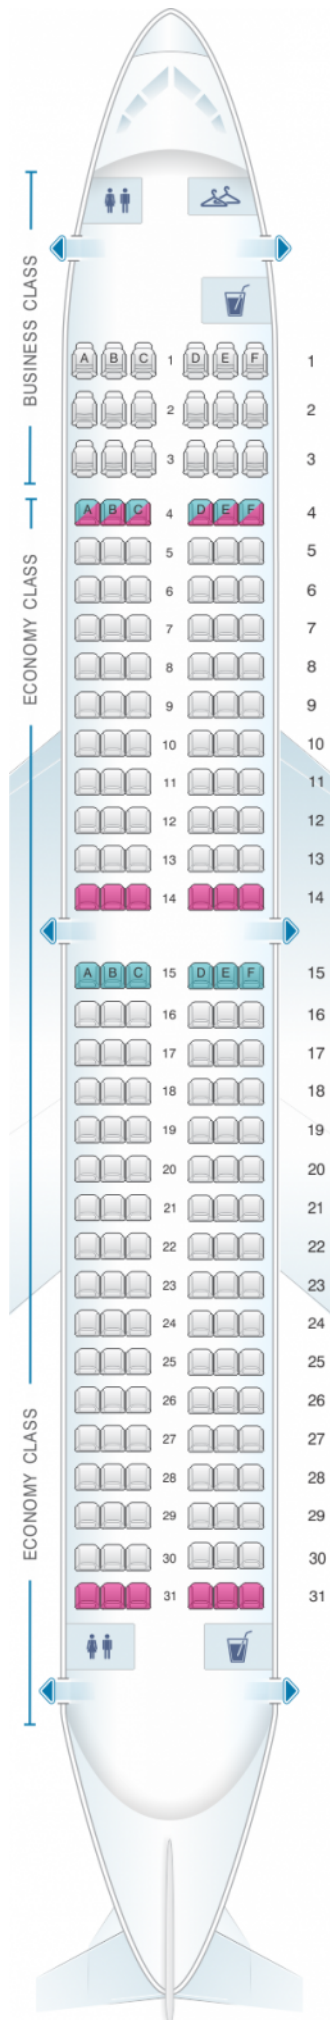

Air Europa Boeing B737 800

Class	Tono	Ancho	asientos
Array	Array	Array	Array

good seat

good but beware

beware

staff seat

exit

wheelchair accessibility

toilet

closet

galley

power port