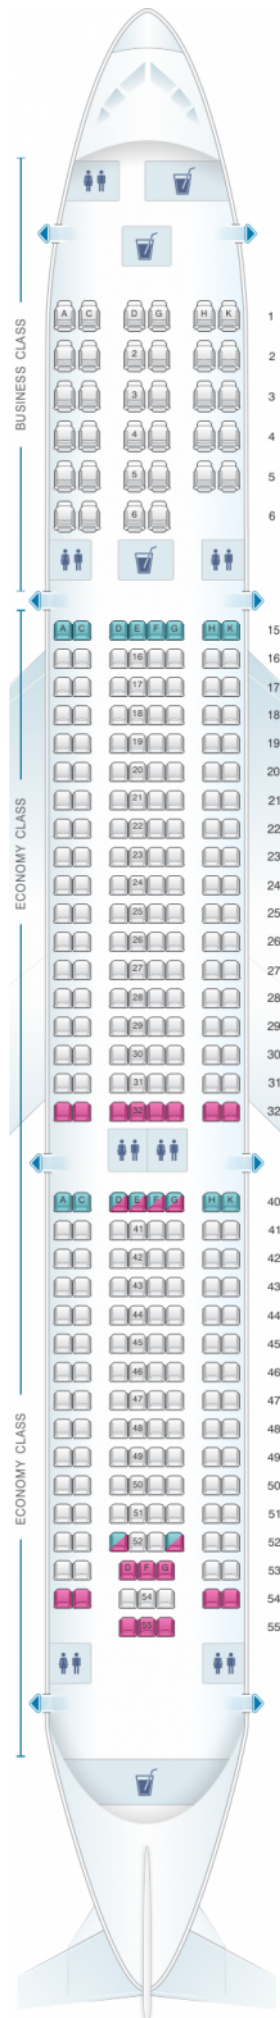

Air Europa Airbus A330 300

Class

good seat

good but beware

beware

staff seat

exit

wheelchair accessibility

toilet

closet

galley

power port