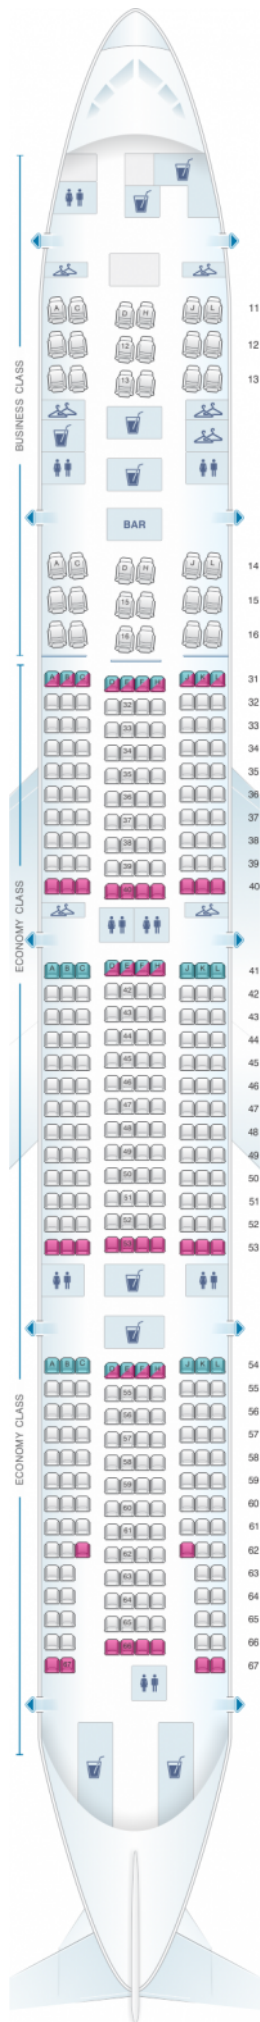

中國國際
AIR

Air China Boeing B777 300ER (392PAX)

Class	Pitch	Width	Seats
Array	Array	Array	Array

good seat

good but beware

beware

staff seat

exit

wheelchair
accessibility

toilet

closet

galley

power port