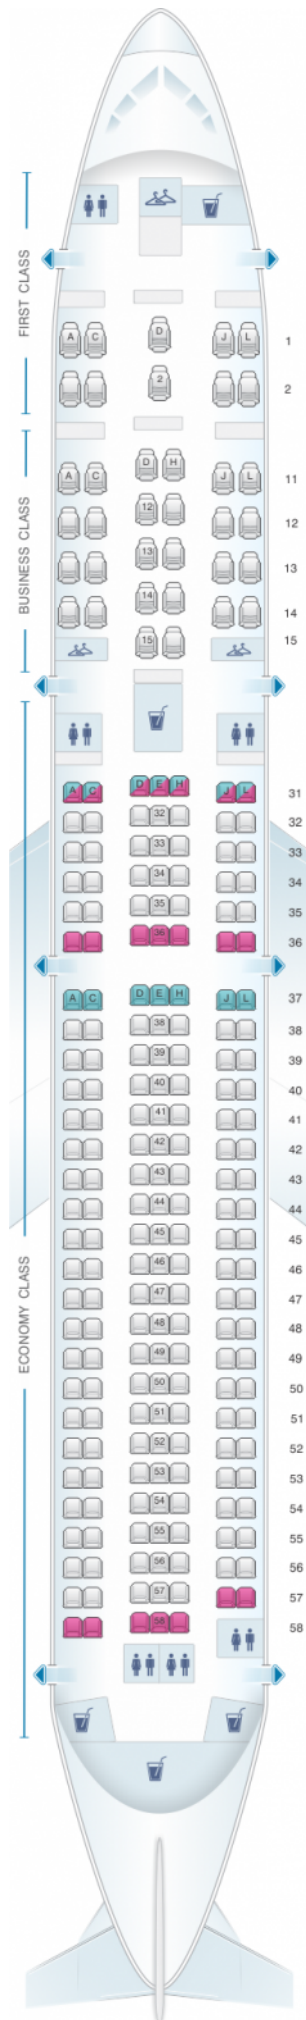

中国国  
**AIR**

## Air China Boeing B767 300

| Class | Pitch | Width | Seats |
|-------|-------|-------|-------|
| Array | Array | Array | Array |

good seat

good but beware

beware

staff seat

exit

wheelchair  
accessibility

toilet

closet

galley

power port