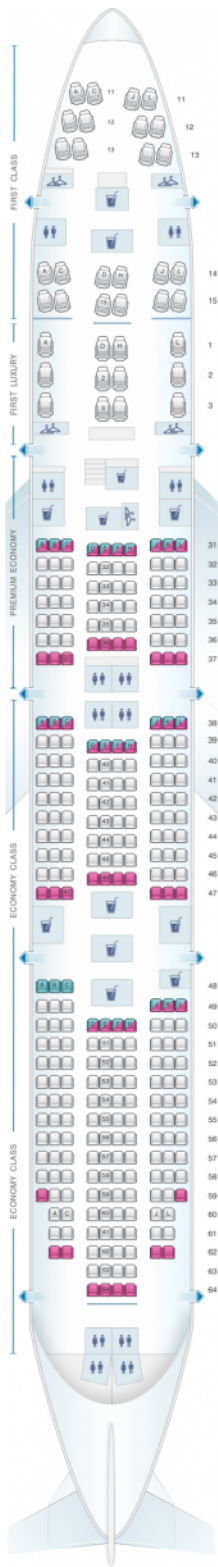

中国国航  
**AIR**

## Air China Boeing B747 8

Class	Pitch	Width	Seats
Array	Array	Array	Array

good seat

good but beware

beware

staff seat

exit

wheelchair  
accessibility

toilet

closet

galley

power port