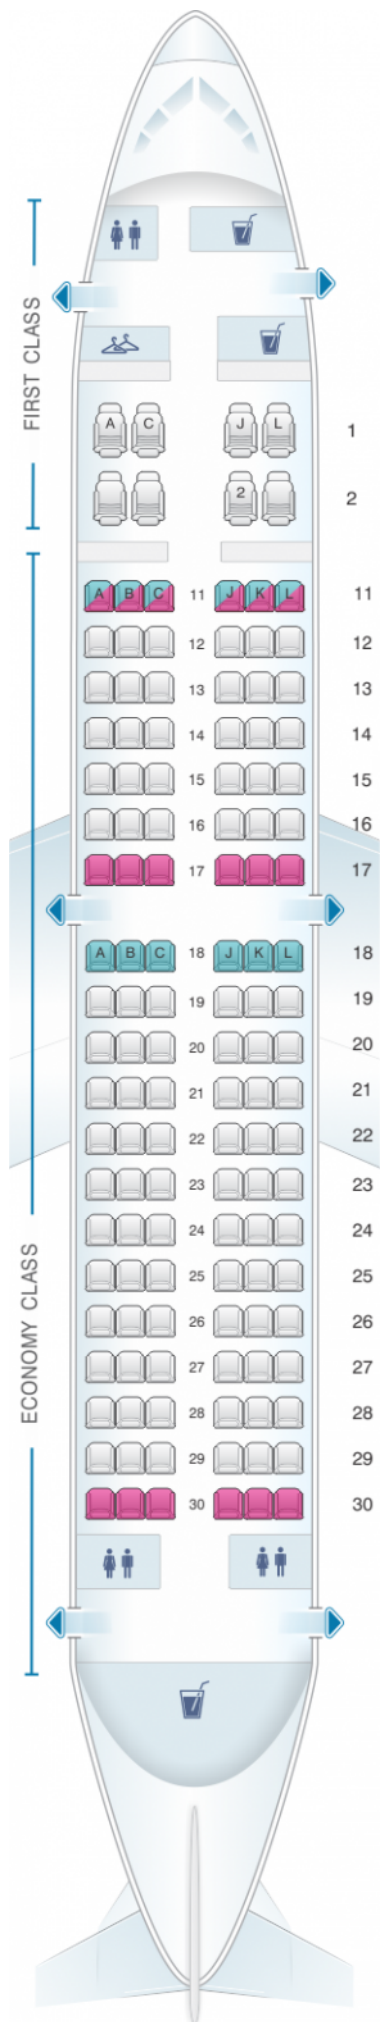

中國國際  
AIR

### Air China Boeing B737 700

Class

good seat	good but beware	beware	staff seat	exit
wheelchair accessibility	toilet	closet	galley	power port