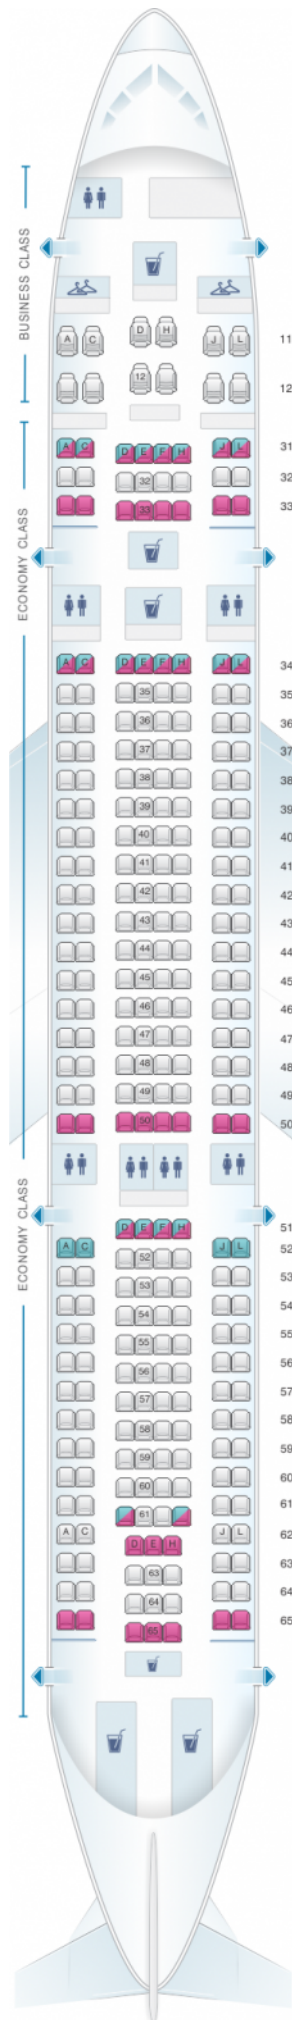

中國國

AIR

Air China Airbus A330 200 (283PAX)

Class	Pitch	Width	Seats
Array	Array	Array	Array

good seat good but beware beware staff seat exit

wheelchair accessibility toilet closet galley power port