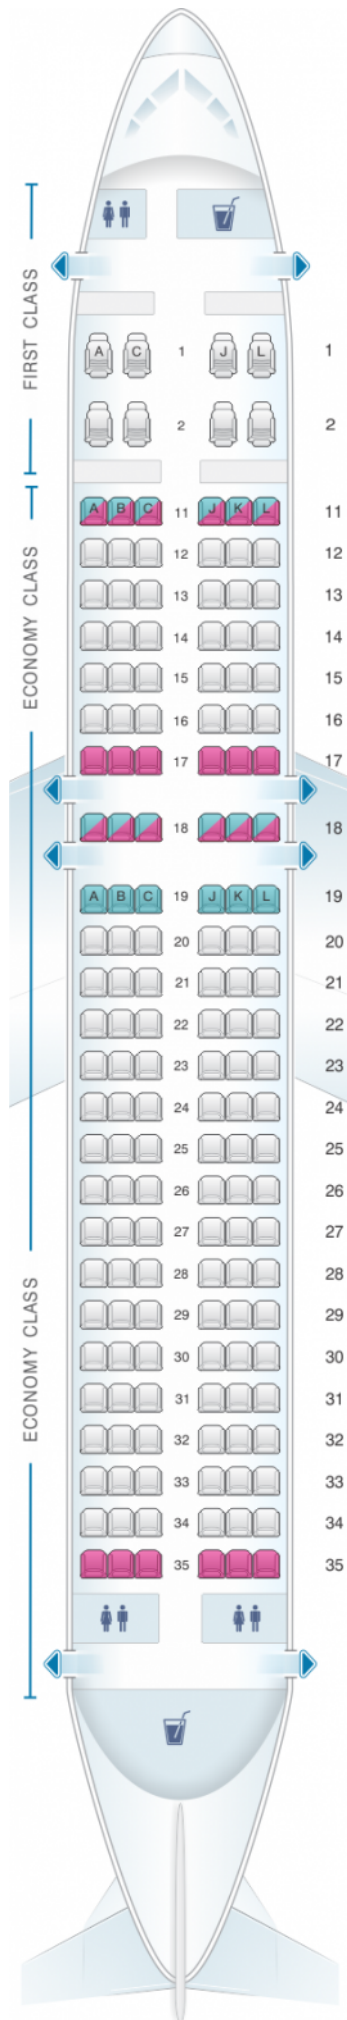

中國國際
AIR

Air China Airbus A320 200neo

Class	Tono	Ancho	asientos
Array	Array	Array	Array

good seat

good but beware

beware

staff seat

exit

wheelchair
accessibility

toilet

closet

galley

power port