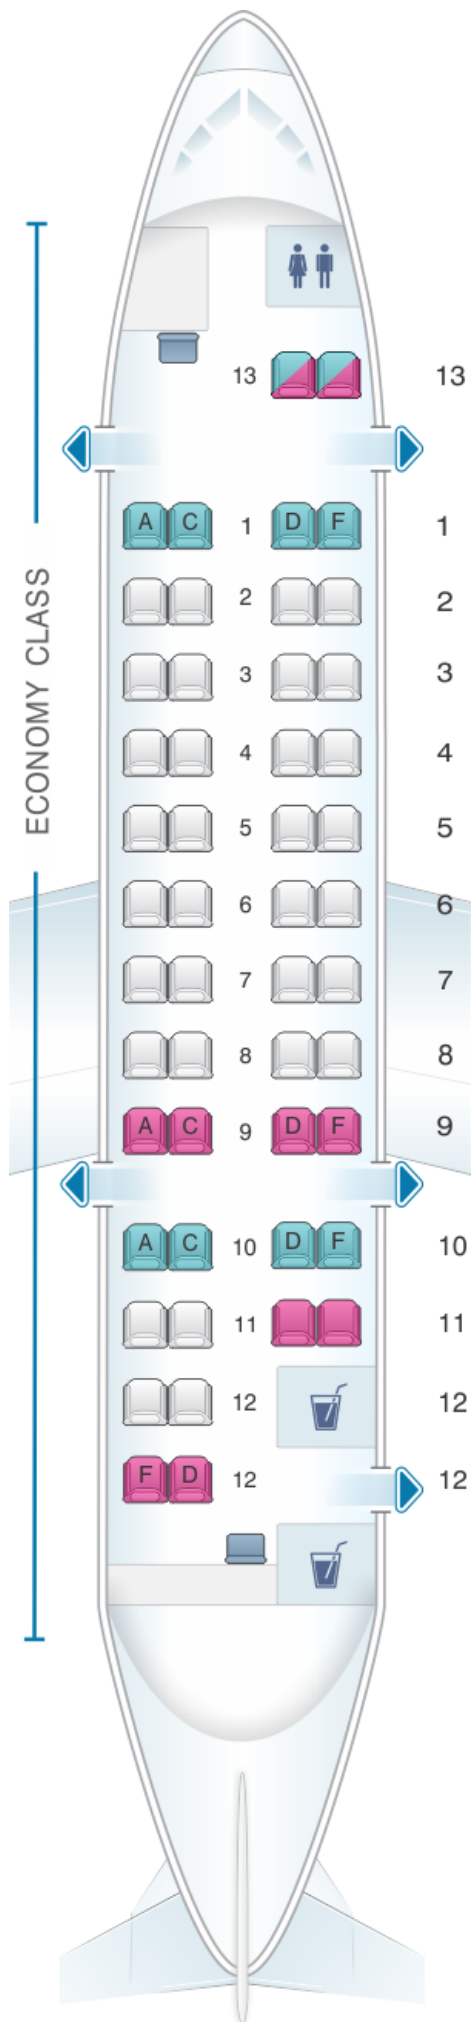

AIR CANADA

Air Canada Bombardier Dash 8-300

Class	Pitch	Width	Seats
Array	Array	Array	Array

good seat

good but beware

beware

staff seat

exit

wheelchair accessibility

toilet

closet

galley

power port