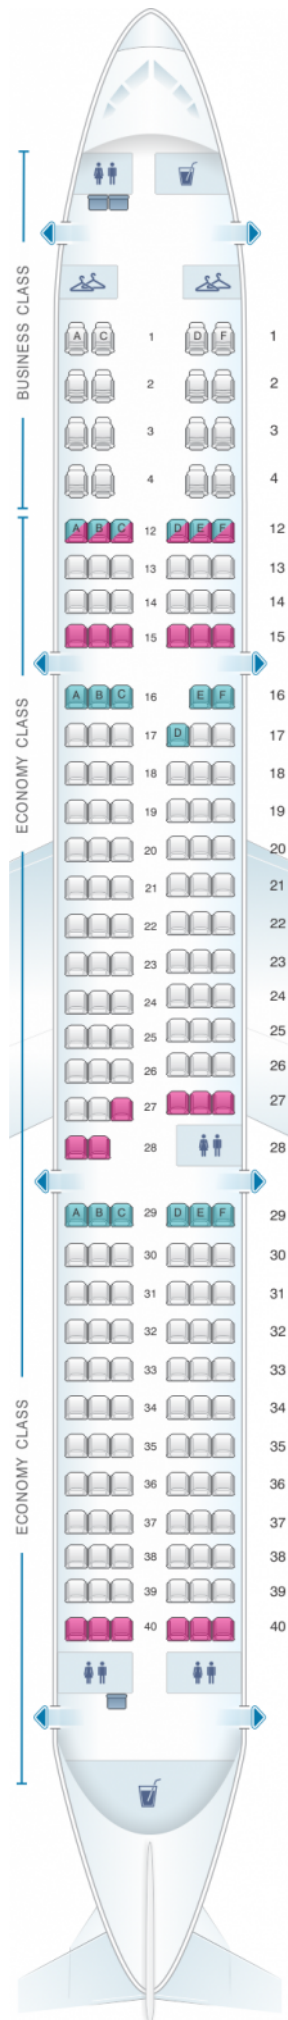

Air Canada Airbus A321 200 Layout

Class	Tono	Ancho	asientos
Array	Array	Array	Array

good seat

good but beware

beware

staff seat

exit

wheelchair accessibility

toilet

closet

galley

power port