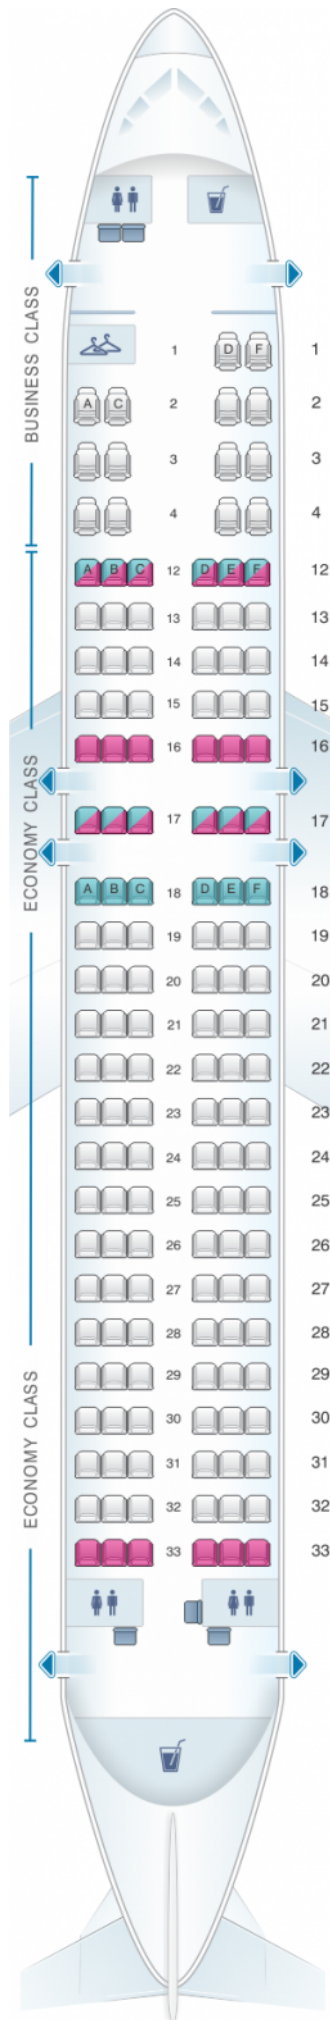

AIR CANADA

Air Canada Airbus A320 200

| |
|-------|
| Class |
| |

| | | | | |
|---|---|---|---|---|
|  |  |  |  |  |
| good seat | good but beware | beware | staff seat | exit |
|  |  |  |  |  |
| wheelchair accessibility | toilet | closet | galley | power port |