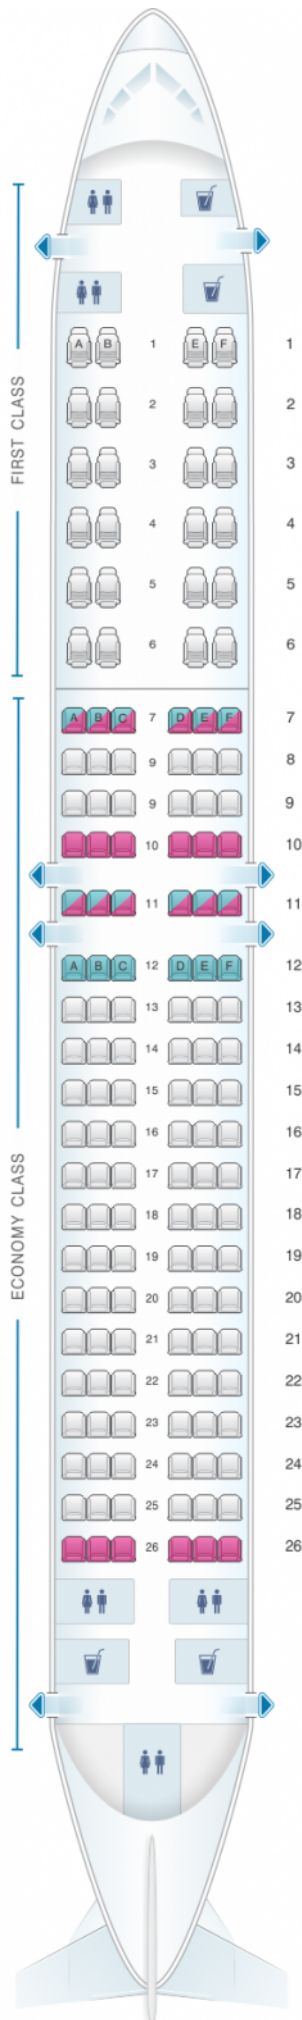

Air Algérie Boeing B737-800 config 2

Class	Sièges
Business	24
Economy	120

Legend for cabin icons:

- good seat
- good but beware
- beware
- staff seat
- exit
- wheelchair accessibility
- toilet
- closet
- galley
- power port