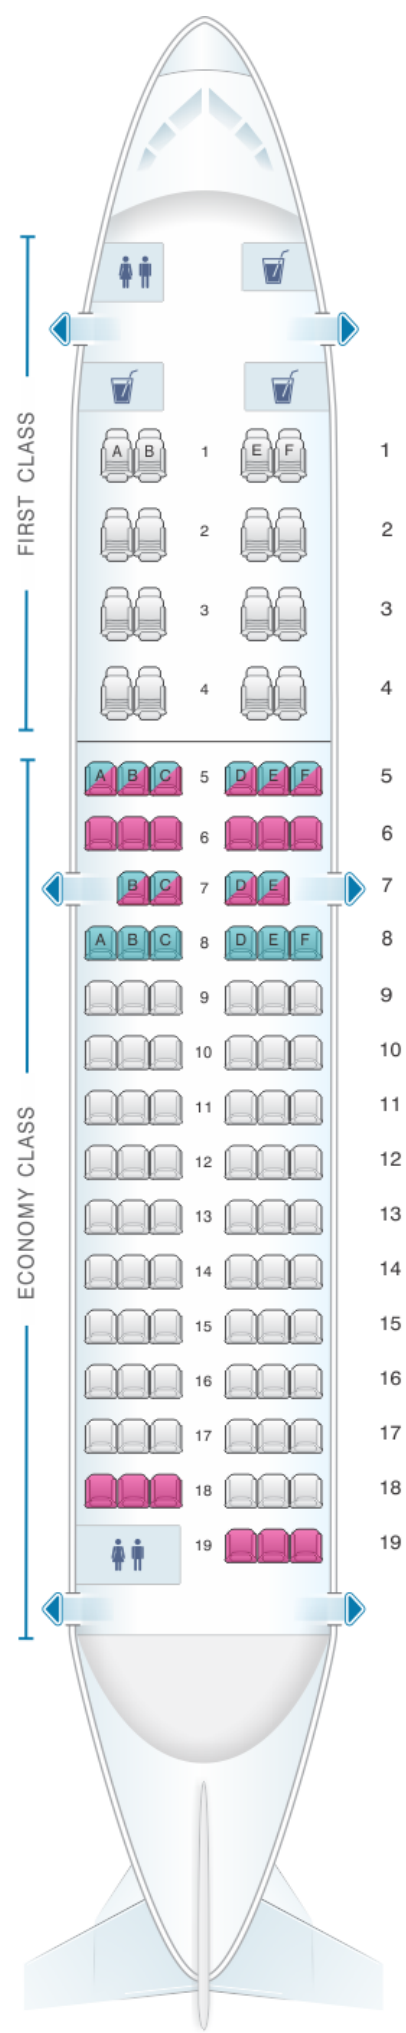

Air Algérie Boeing B737-600

Class	Sièges
Business	16
Economy	85

Legend of icons:

- good seat
- good but beware
- beware
- staff seat
- exit
- wheelchair accessibility
- toilet
- closet
- galley
- power port