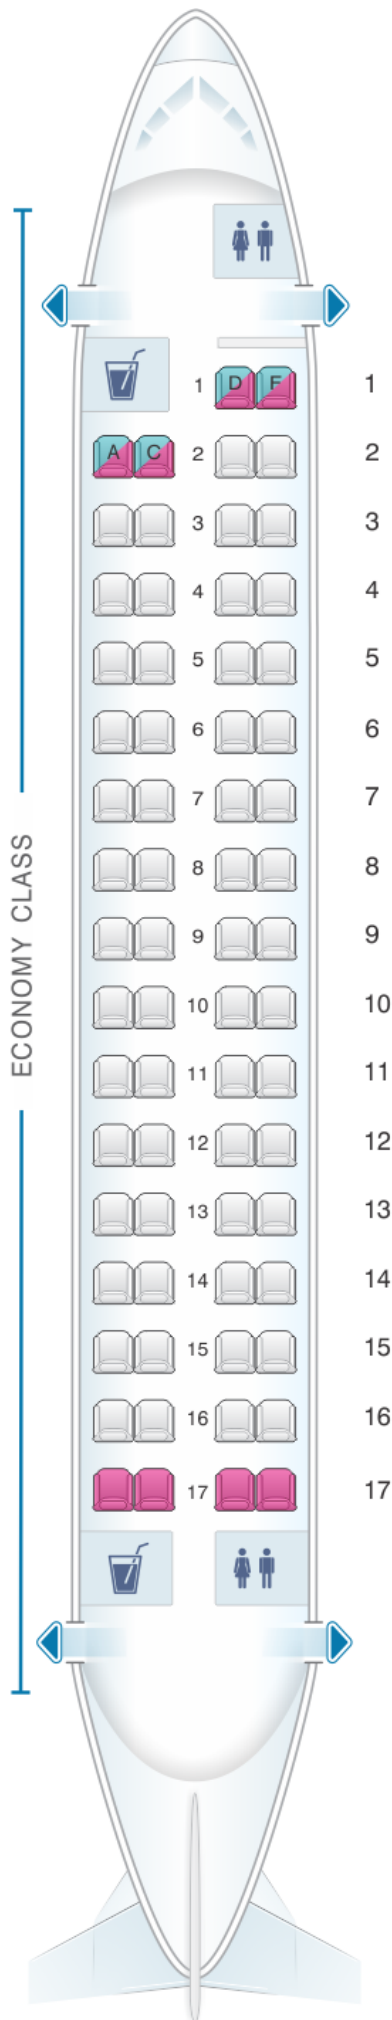

## Air Algerie ATR 72-200

Class	Tono	Ancho	asientos
Array	Array	Array	Array

				
good seat	good but beware	beware	staff seat	exit
				
wheelchair accessibility	toilet	closet	galley	power port