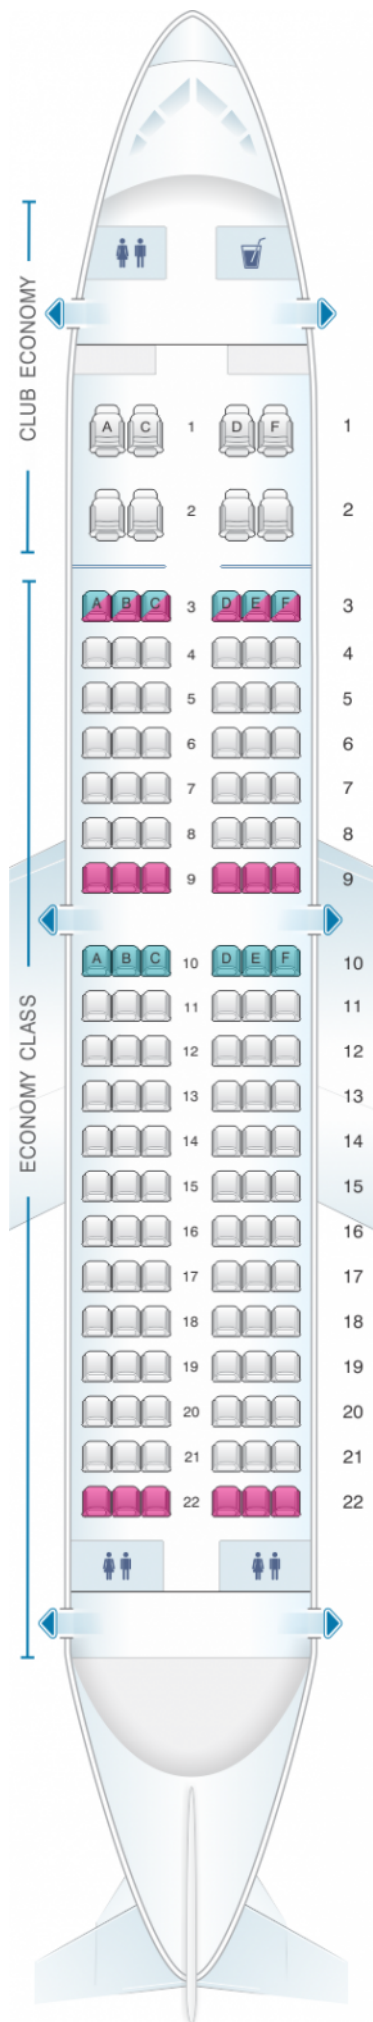

Aerolíneas Argentinas Boeing B737 700

| Class | Tono | Ancho | asientos |
|-------|-------|-------|----------|
| Array | Array | Array | Array |

| | | | | |
|--------------------------|-----------------|--------|------------|------------|
| | | | | |
| good seat | good but beware | beware | staff seat | exit |
| | | | | |
| wheelchair accessibility | toilet | closet | galley | power port |