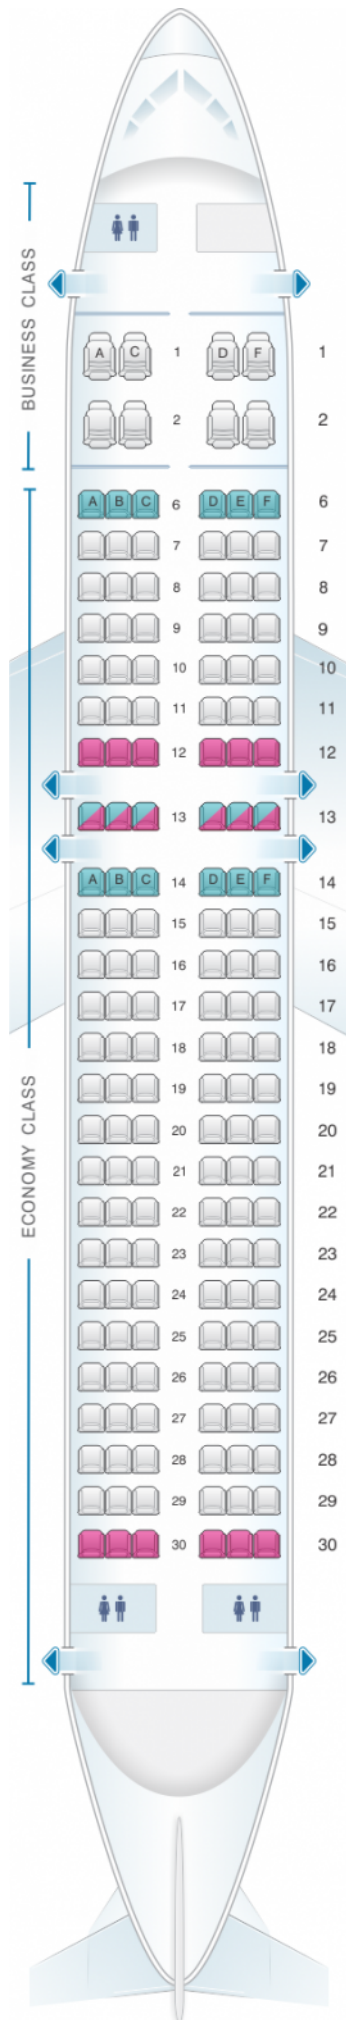

# Aeroflot Russian Airlines Airbus A320 200 Config.2

Class	Sièges
Economy	150
Economy	150

- good seat
- good but beware
- beware
- staff seat
- exit
- wheelchair accessibility
- toilet
- closet
- gallery
- power port