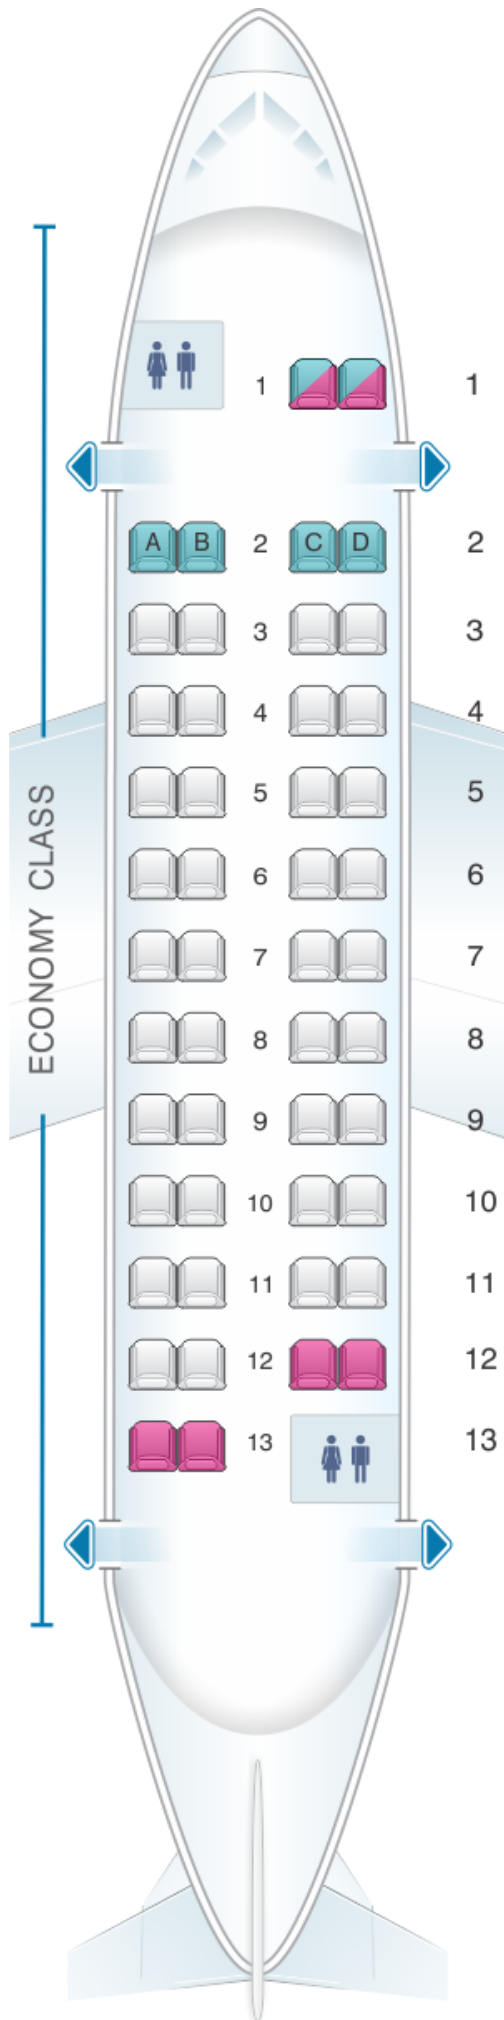

Aer Lingus ATR 42 300

Class	Pitch	Width	Seats
Array	Array	Array	Array

				
good seat	good but beware	beware	staff seat	exit
				
wheelchair accessibility	toilet	closet	galley	power port