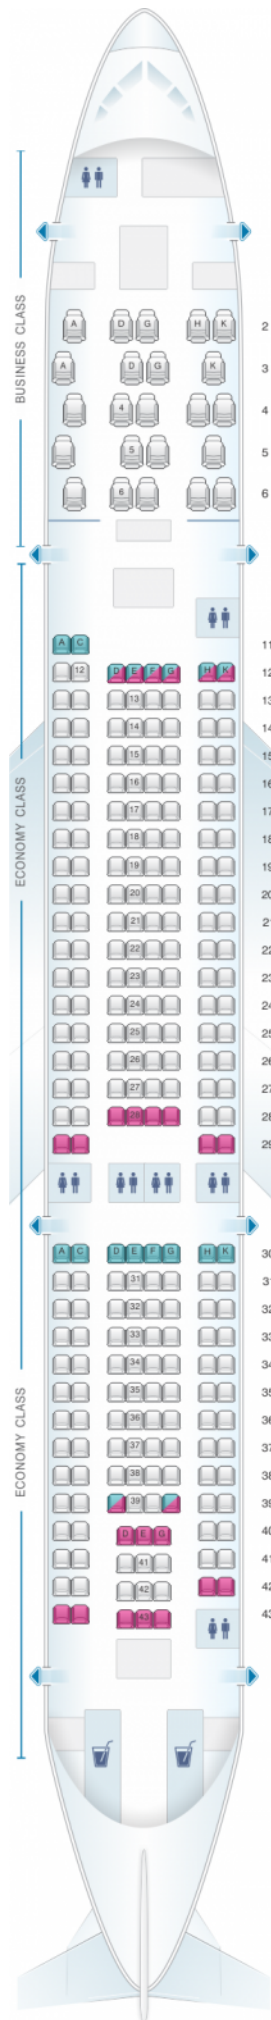

## Aer Lingus Airbus A330 200 Config. 1

Class	Pitch	Width	Seats
Array	Array	Array	Array

				
good seat	good but beware	beware	staff seat	exit
				
wheelchair accessibility	toilet	closet	galley	power port