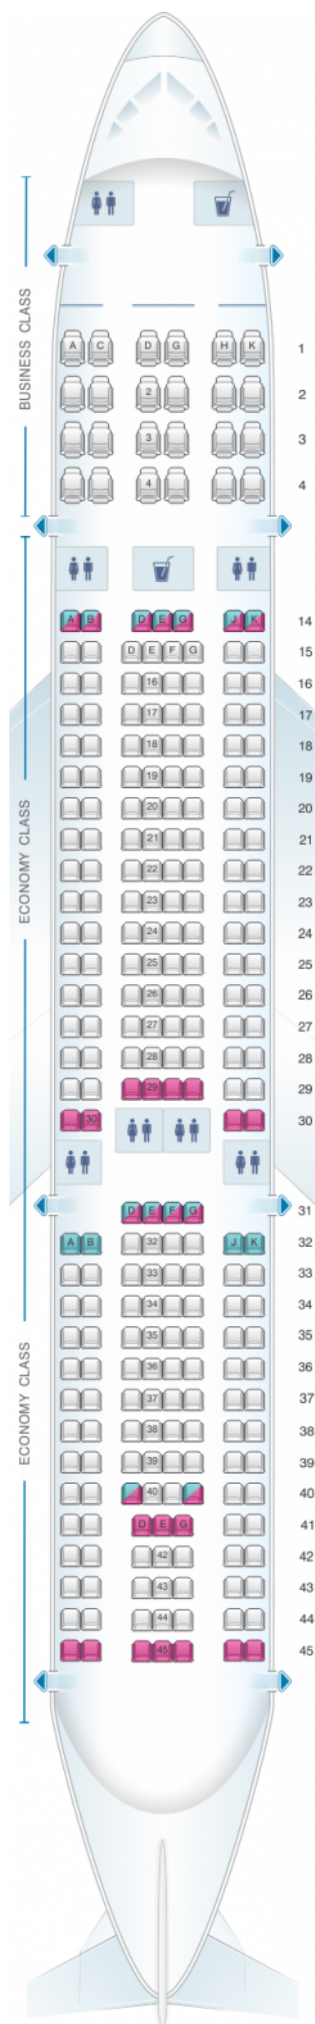

## Vietnam Airlines Airbus A330 200 266PAX

Class	Pitch	Width	Seats
Array	Array	Array	Array

Legend of cabin icons:

- good seat
- good but beware
- beware
- staff seat
- exit
- wheelchair accessibility
- toilet
- closet
- galley
- power port