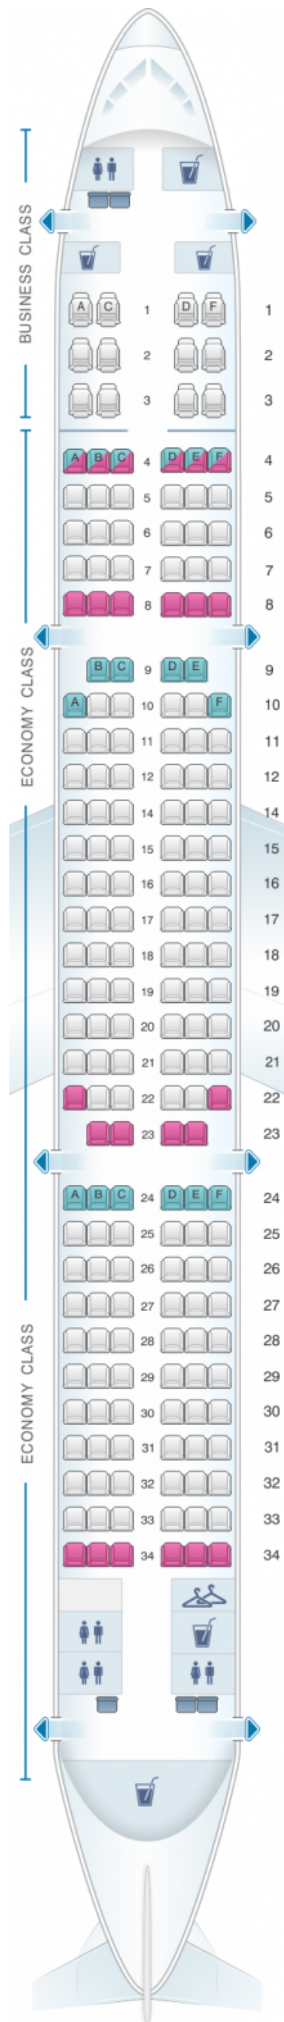

# Turkish Airlines Airbus A321 200

|       |  |
|-------|--|
| Class |  |
|-------|--|

|   |   |  |   |   |
|---|---|--|---|---|
|  |  |  |  |  |
| good seat   | good but beware   | beware   | staff seat  | exit  |
|  |  |  |  |  |
| wheelchair accessibility  | toilet  | closet   | galley  | power port  |