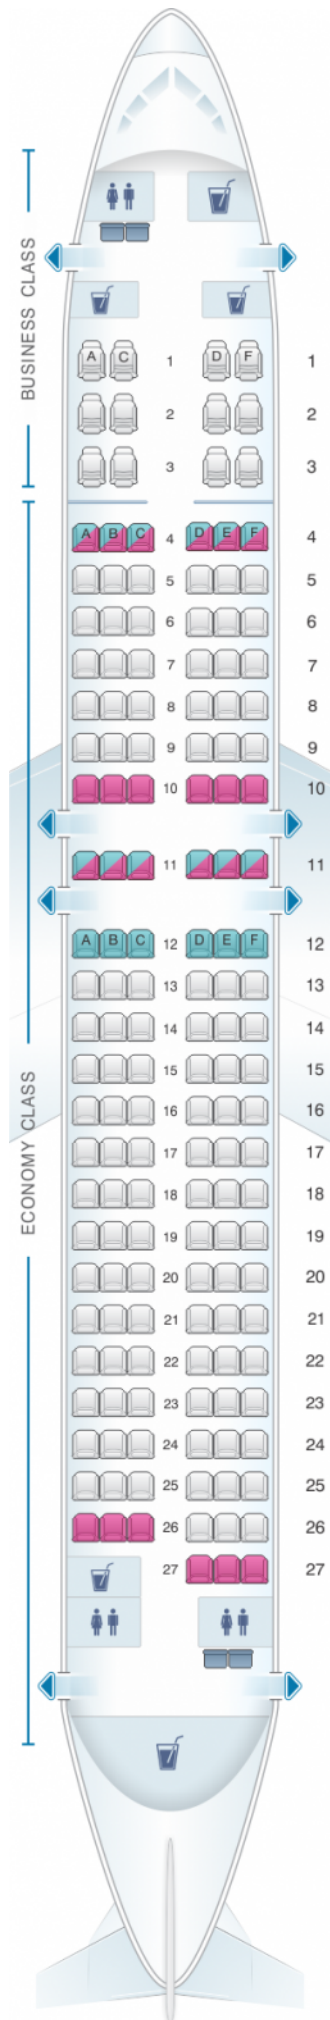

Turkish Airlines Airbus A320 200

Class	
-------	--

				
good seat	good but beware	beware	staff seat	exit
				
wheelchair accessibility	toilet	closet	galley	power port