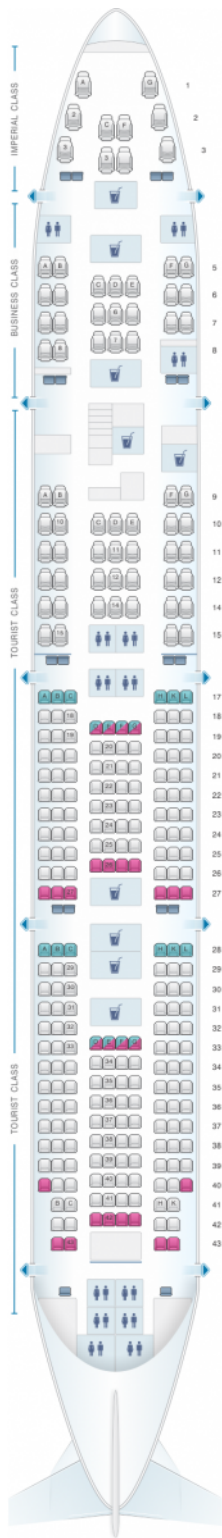

Transaero Airlines Boeing B747 400 Config. 6

Class	Sièges
Tourist Class	288
Tourist Class	288
Tourist Class	288

good seat

good but beware

beware

staff seat

exit

wheelchair
accessibility

toilet

closet

gallery

power port