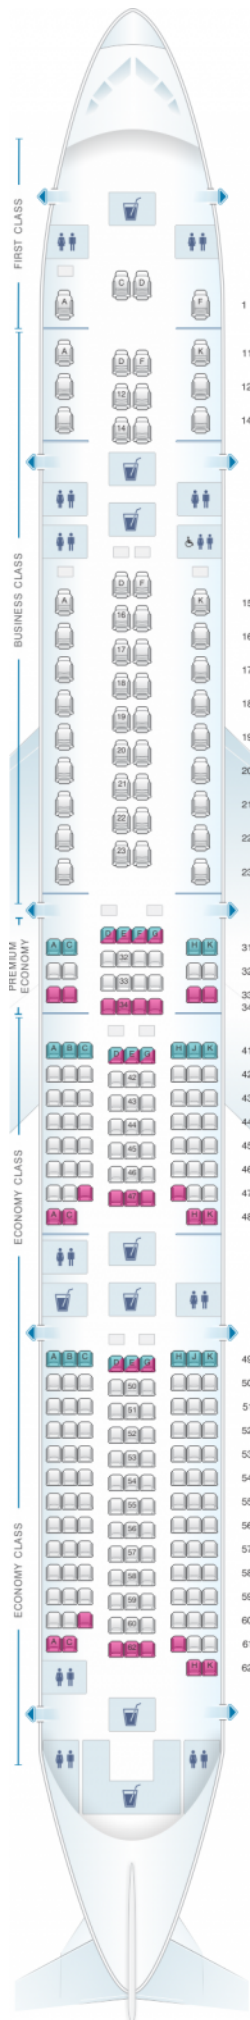

# Singapore Airlines Boeing B777 300ER four class

Class

good seat

good but beware

beware

staff seat

exit

wheelchair accessibility

toilet

closet

galley

power port