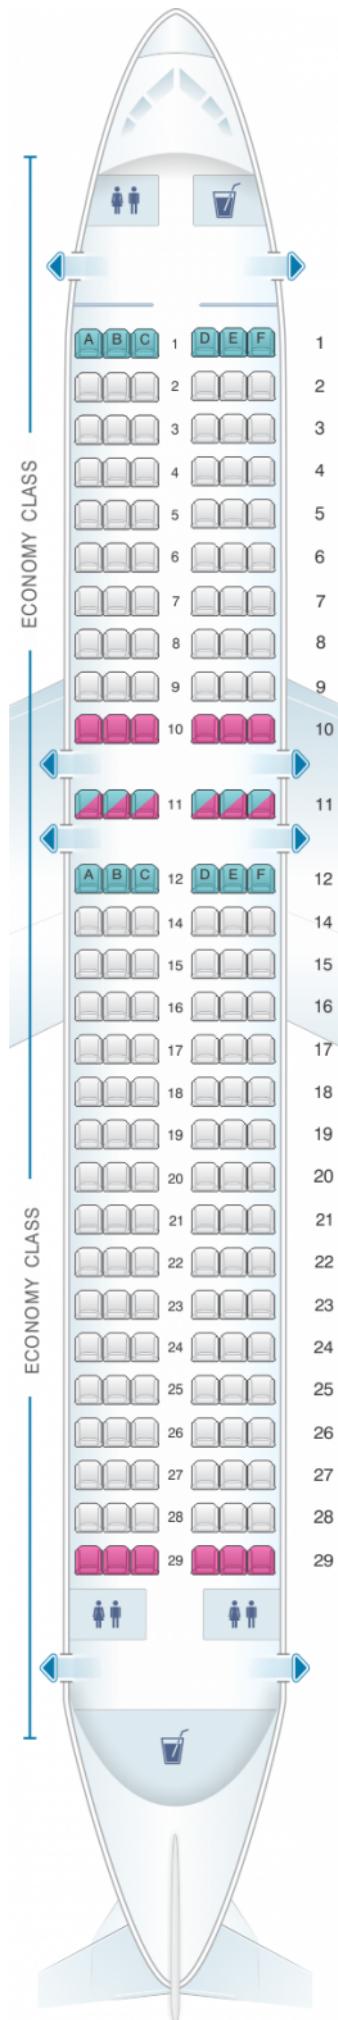

Scandinavian Airlines (SAS) Airbus A320

Class	Pitch	Width	Seats
Array	Array	Array	Array

Legend of seat and cabin icons:

- good seat
- good but beware
- beware
- staff seat
- exit
- wheelchair accessibility
- toilet
- closet
- galley
- power port