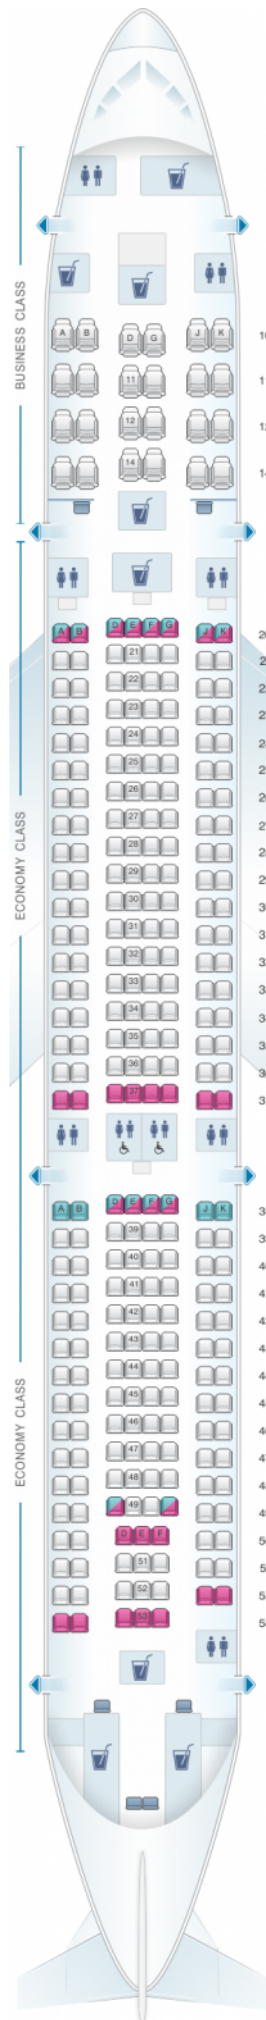

## Oman Air Airbus A330 300 V1

Class	Tanguage	?Largeur	Sièges
Array	Array	Array	Array

				
good seat	good but beware	beware	staff seat	exit
				
wheelchair accessibility	toilet	closet	galley	power port