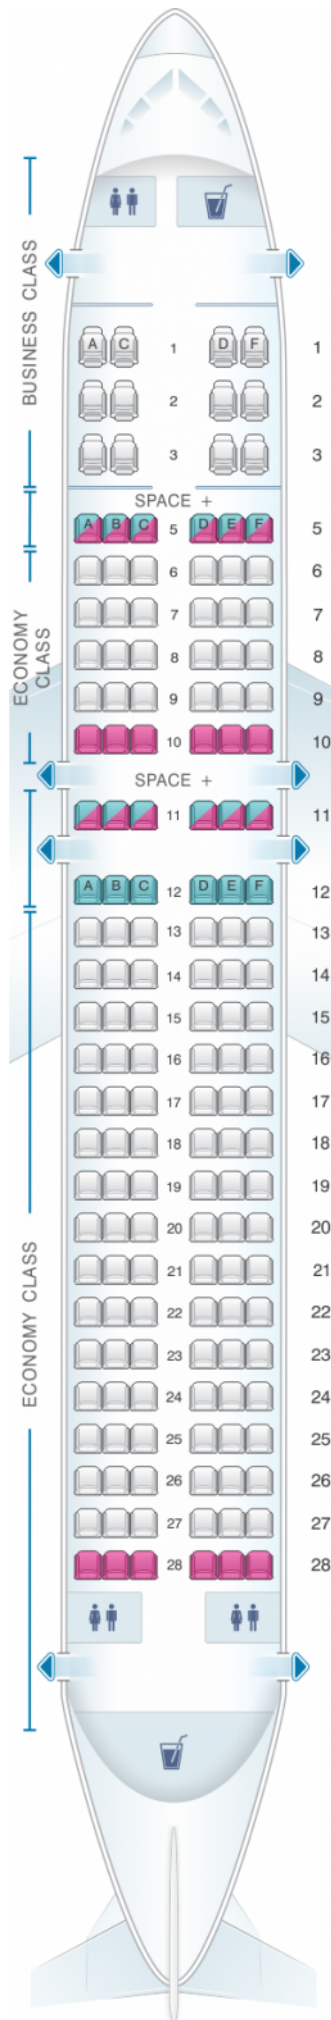

LATAM Airlines Brasil Airbus A320 156PAX

Class	Tono	Ancho	asientos
Array	Array	Array	Array

good seat

good but beware

beware

staff seat

exit

wheelchair accessibility

toilet

closet

galley

power port