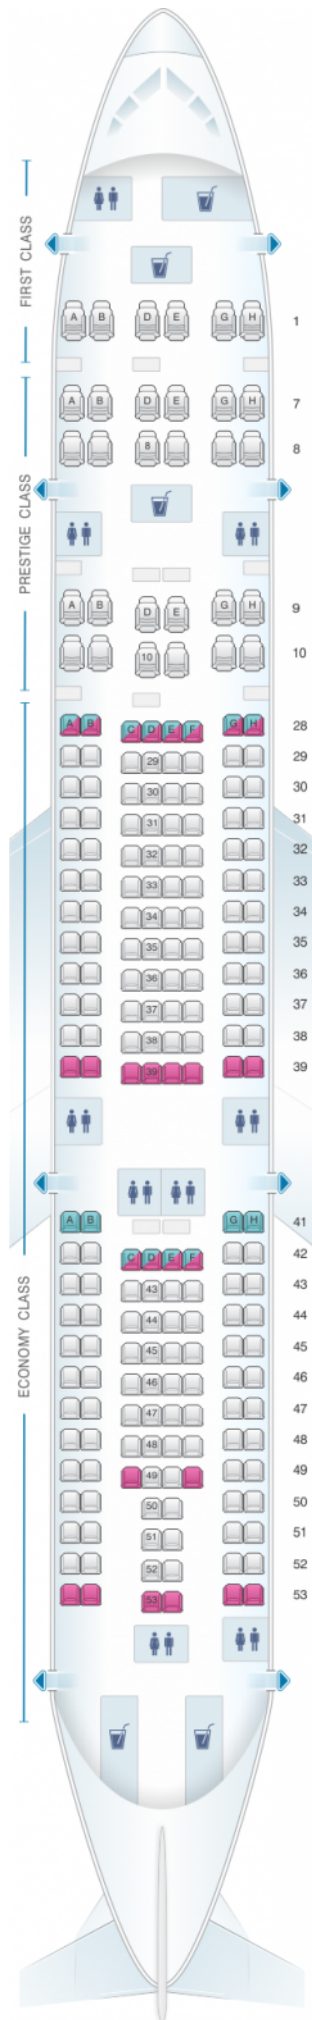

Korean Air Airbus A330 200 218PAX

Class	Pitch	Width	Seats
Array	Array	Array	Array

good seat good but beware beware staff seat exit
 wheelchair accessibility toilet closet galley power port