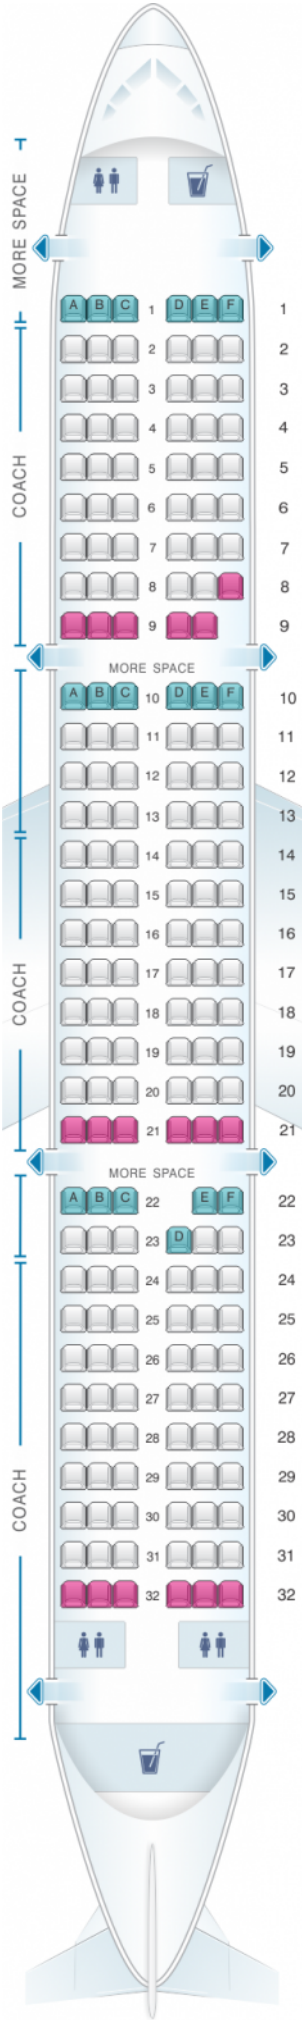

JetBlue Airways Airbus A321 Config

1

Class

good seat

good but beware

beware

staff seat

exit

wheelchair accessibility

toilet

closet

galley

power port