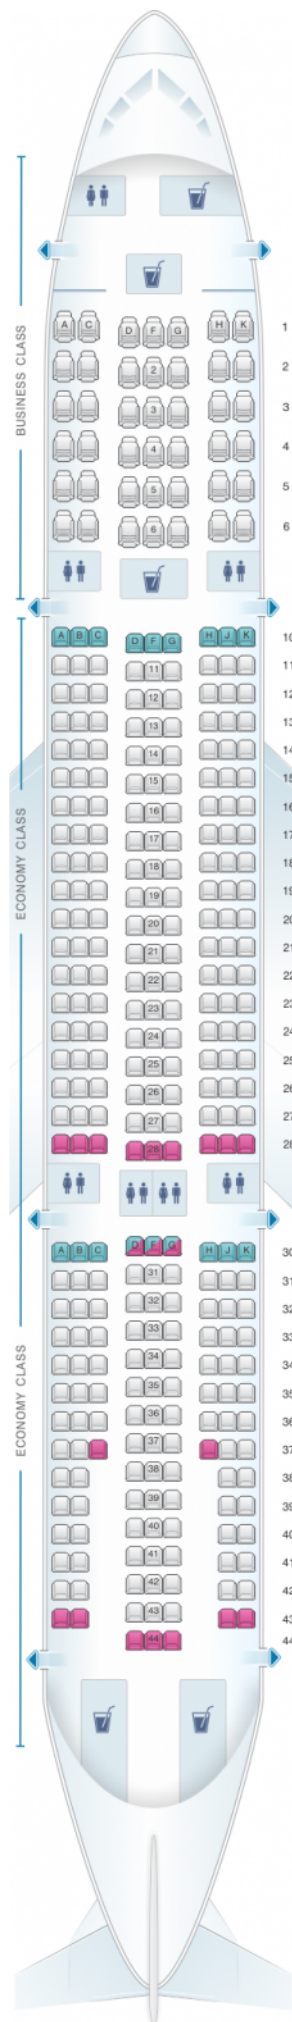

Hi Fly Airbus A330 200 330pax

Class	Tono	Ancho	asientos
Array	Array	Array	Array

good seat

good but beware

beware

staff seat

exit

wheelchair accessibility

toilet

closet

galley

power port