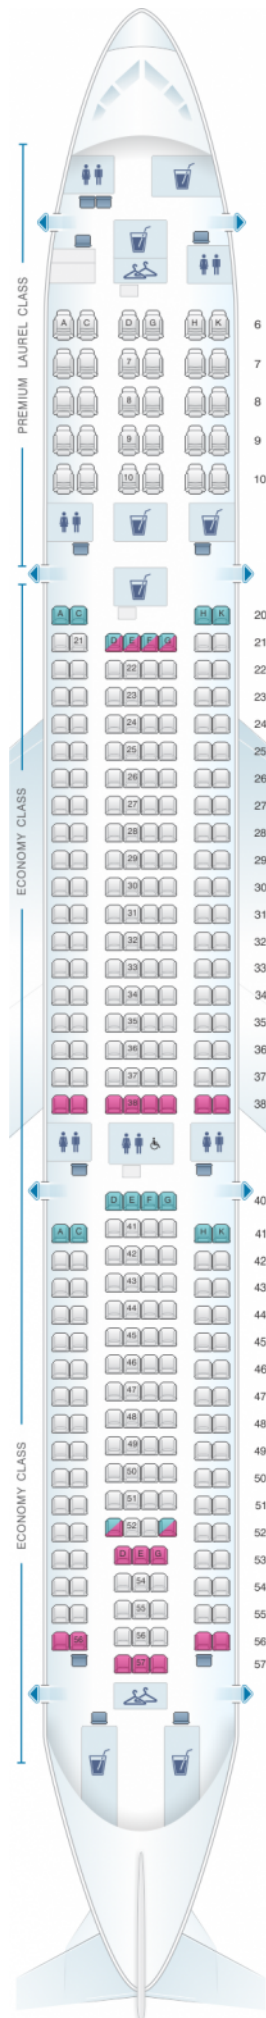

## EVA Air Airbus A330 300

| Class   | Sièges |
|---------|--------|
| Economy | 279    |
| Economy | 279    |

good seat

good but beware

beware

staff seat

exit

wheelchair  
accessibility

toilet

closet

gallery

power port