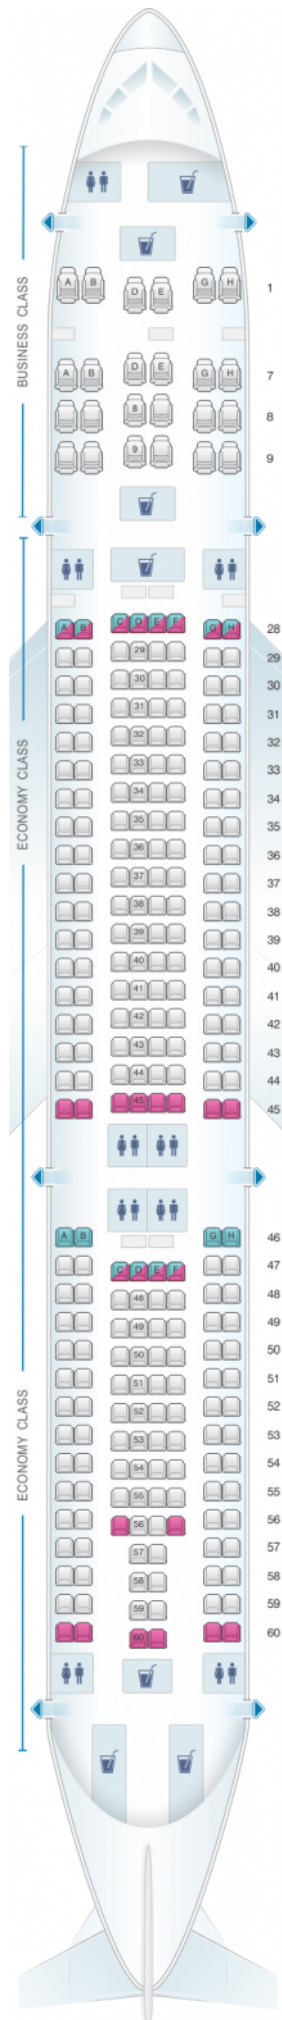

# Csa Czech Airlines Airbus A330 300

Class

good seat

good but beware

beware

staff seat

exit

wheelchair accessibility

toilet

closet

galley

power port