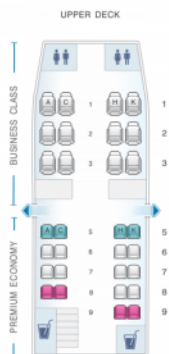

Corsair Boeing B747 400

Class

good seat	good but beware	beware	staff seat	exit
wheelchair accessibility	toilet	closet	galley	power port